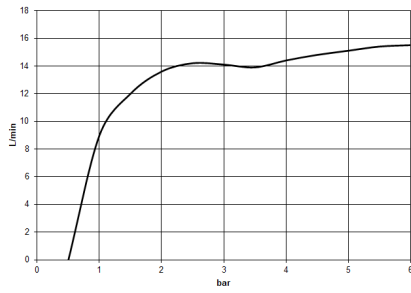

Hand shower - Dark Chrome

IMO

28 015 979

- COMPACT RAIN, max. flow rate 15 l/min (at 3 bar)
- with anti-scale system
- spray head Ø 100mm
- 1/2" connection
- WRAS 2009011

Intrinsic protection against back flow.

Hand shower - Dark Chrome

IMO

28 015 979

28 015 979

mm [inches]

Flow rate chart

Codes & Standards

DIN 4109