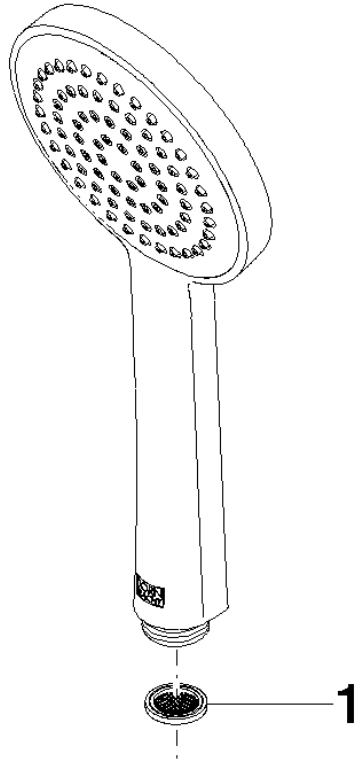

Hand shower - Dark Chrome

IMO

28 015 979

- COMPACT RAIN, max. flow rate 15 l/min (at 3 bar)
- with anti-scale system
- spray head Ø 100mm
- 1/2" connection
- WRAS 2009011

Intrinsic protection against back flow.

Fits: IMO, LULU, MADISON, MEM, TARA,
CL.1, LISSÉ, VAIA, META, CYO

	Dark Chrome	28 015 979-19
	Chrome	28 015 979-00
	Chrome	28 015 979-00 0010
	Brushed Platinum	28 015 979-06
	Brushed Platinum	28 015 979-06 0010
	Platinum	28 015 979-08
	Platinum	28 015 979-08 0010
	Dark Chrome	28 015 979-19 0010
	Light Gold	28 015 979-26
	Light Gold	28 015 979-26 0010
	Brushed Light Gold	28 015 979-27 0010
	Brushed Light Gold	28 015 979-27
	Brushed Durabronze (23kt Gold)	28 015 979-28
	Brushed Durabronze (23kt Gold)	28 015 979-28 0010
	Matte Black	28 015 979-33
	Matte Black	28 015 979-33 0010
	Brushed Bronze	28 015 979-42 0010
	Brushed Bronze	28 015 979-42
	Brushed Champagne (22kt Gold)	28 015 979-46
	Brushed Champagne (22kt Gold)	28 015 979-46 0010
	Champagne (22kt Gold)	28 015 979-47
	Champagne (22kt Gold)	28 015 979-47 0010
	Brushed Chrome	28 015 979-93
	Brushed Chrome	28 015 979-93 0010
	Brushed Dark Platinum	28 015 979-99
	Brushed Dark Platinum	28 015 979-99 0010

Hand shower - Dark Chrome

IMO

28 015 979

28 015 979

mm [inches]

Flow rate chart

Codes & Standards

DIN 4109

LGA_29

28 015 979

Parts for other
finishes can be found
here: [Chrome](#)

Hand shower - Dark Chrome

IMO

28 015 979

Spare parts list