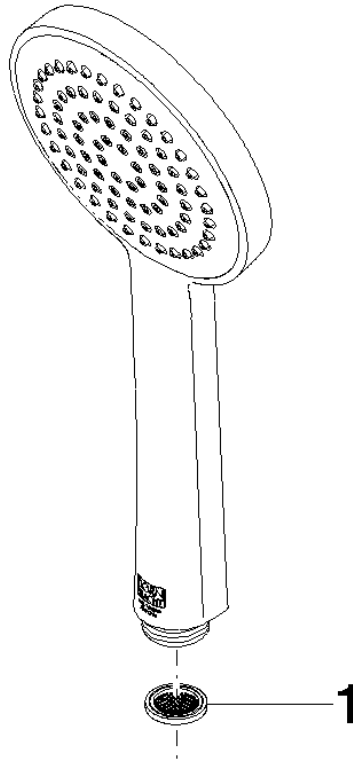

Hand shower FlowReduce - Light Gold

IMO

28 015 979

- COMPACT RAIN, max. flow rate 6.8 l/min (at 3 bar)
- with anti-scale system
- spray head Ø 100mm
- 1/2" connection
- This product can help a building meet the requirements of Green Building Rating Systems, e.g. LEED®, BREEAM®, DGNB

Hand shower FlowReduce - Light Gold

IMO

28 015 979

28 015 979

mm [inches]

Flow rate chart

Codes & Standards

DIN 4109

ISO 3822

Ü-Zeichen

Hand shower FlowReduce - Light Gold

IMO

28 015 979

Certificates

LGA_29

28 015 979

Product version from 4/1/2024

Parts for other
finishes can be found
here: [Chrome](#)

Hand shower FlowReduce - Light Gold

IMO

28 015 979

Spare parts list

Product version from 4/1/2024

No.	Item Number	Name	Quantity used	Delivery time
	09 23 01 039 90	sieve	1	2