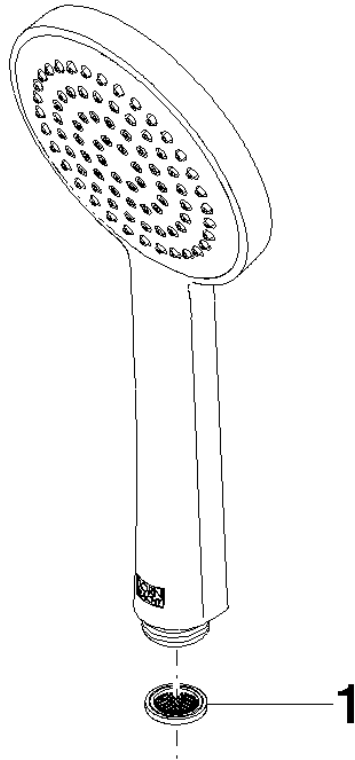

Hand shower - Brushed Durabronz (23kt Gold)

IMO

28 015 979

- COMPACT RAIN, max. flow rate 15 l/min (at 3 bar)
- with anti-scale system
- spray head Ø 100mm
- 1/2" connection
- WRAS 2009011

Intrinsic protection against back flow.

Hand shower - Brushed Durabronz (23kt Gold)

IMO

28 015 979

28 015 979

mm [inches]

Flow rate chart

Codes & Standards

DIN 4109

EN 1112

ISO 3822

Scottish Water
Byelaws

UK Water Supply
Regulations

Ü-Zeichen

Hand shower - Brushed Durabronz (23kt Gold)

IMO

28 015 979

Certificates

WRAS_2009

DVGW_DW-
6517DN0

LGA_29

28 015 979

Product version from 4/1/2024

Parts for other
finishes can be found
here: [Chrome](#)

Hand shower - Brushed Durabross (23kt Gold)