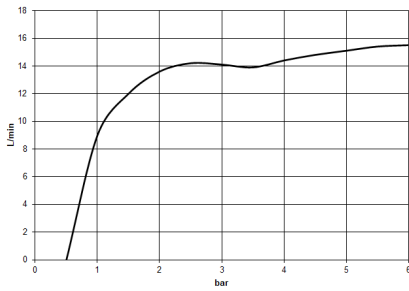

Hand shower - Brushed Durabronz (23kt Gold)

IMO

28 015 979

- COMPACT RAIN, max. flow rate 15 l/min (at 3 bar)
- with anti-scale system
- spray head Ø 100mm
- 1/2" connection
- WRAS 2009011

Intrinsic protection against back flow.

Hand shower - Brushed Durabronz (23kt Gold)

IMO

28 015 979

28 015 979

mm [inches]

Flow rate chart

Codes & Standards

DIN 4109