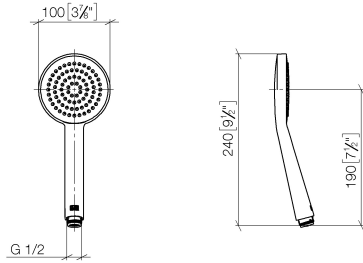

Hand shower - Brushed Durabronz (23kt Gold)

IMO

28 015 979

- COMPACT RAIN, max. flow rate 15 l/min (at 3 bar)
- with anti-scale system
- spray head Ø 100mm
- 1/2" connection
- WRAS 2009011

Intrinsic protection against back flow.

Fits: IMO, LULU, MADISON, MEM, TARA, CL.1, LISSÉ, VAIA, META, CYO

	Brushed Durabronz (23kt Gold)	28 015 979-28
	Chrome	28 015 979-00
	Chrome	28 015 979-00 0010
	Brushed Platinum	28 015 979-06
	Brushed Platinum	28 015 979-06 0010
	Platinum	28 015 979-08
	Platinum	28 015 979-08 0010
	Dark Chrome	28 015 979-19
	Dark Chrome	28 015 979-19 0010
	Light Gold	28 015 979-26
	Light Gold	28 015 979-26 0010
	Brushed Light Gold	28 015 979-27 0010
	Brushed Light Gold	28 015 979-27
	Brushed Durabronz (23kt Gold)	28 015 979-28 0010
	Matte Black	28 015 979-33
	Matte Black	28 015 979-33 0010
	Brushed Bronze	28 015 979-42 0010
	Brushed Bronze	28 015 979-42
	Brushed Champagne (22kt Gold)	28 015 979-46
	Brushed Champagne (22kt Gold)	28 015 979-46 0010
	Champagne (22kt Gold)	28 015 979-47
	Champagne (22kt Gold)	28 015 979-47 0010
	Brushed Chrome	28 015 979-93
	Brushed Chrome	28 015 979-93 0010
	Brushed Dark Platinum	28 015 979-99
	Brushed Dark Platinum	28 015 979-99 0010

Hand shower - Brushed Durabronz (23kt Gold)

IMO

28 015 979

28 015 979

mm [inches]

Flow rate chart

Codes & Standards

DIN 4109