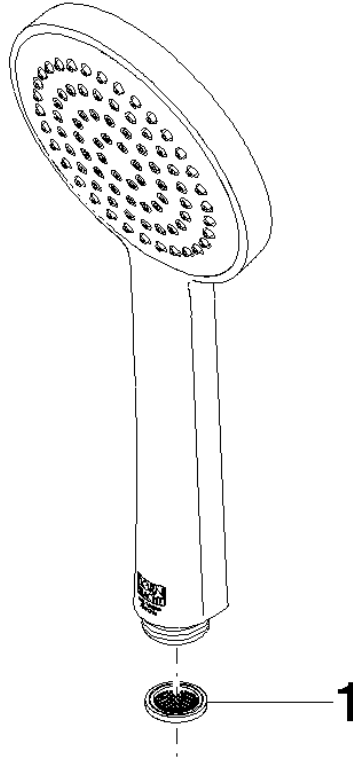

Hand shower FlowReduce - Matte Black

IMO

28 015 979

- COMPACT RAIN, max. flow rate 6.8 l/min (at 3 bar)
- with anti-scale system
- spray head Ø 100mm
- 1/2" connection
- This product can help a building meet the requirements of Green Building Rating Systems, e.g. LEED®, BREEAM®, DGNB

Hand shower FlowReduce - Matte Black

IMO

28 015 979

28 015 979

mm [inches]

Flow rate chart

Codes & Standards

ASME A112.18.1	cUPC	DIN 4109	EN 1112
EPA WaterSense	ISO 3822	Ü-Zeichen	WaterSense 

Hand shower FlowReduce - Matte Black

IMO

28 015 979

Certificates

IAPMO_11

DVGW_DW-
6517DN0

LGA_29

IAPMO_4976

28 015 979

Product version from 4/1/2024

Parts for other
finishes can be found
here: [Chrome](#)

Hand shower FlowReduce - Matte Black

IMO

28 015 979

Spare parts list

Product version from 4/1/2024