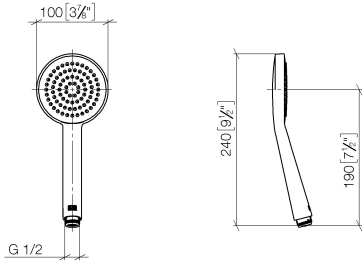

Hand shower - Champagne (22kt Gold)

IMO

28 015 979

- COMPACT RAIN, max. flow rate 15 l/min (at 3 bar)
- with anti-scale system
- spray head Ø 100mm
- 1/2" connection
- WRAS 2009011

Intrinsic protection against back flow.

Fits: IMO, LULU, MADISON, MEM, TARA,
CL.1, LISSÉ, VAIA, META, CYO

	Champagne (22kt Gold)	28 015 979-47
	Chrome	28 015 979-00
	Chrome	28 015 979-00 0010
	Brushed Platinum	28 015 979-06
	Brushed Platinum	28 015 979-06 0010
	Platinum	28 015 979-08
	Platinum	28 015 979-08 0010
	Dark Chrome	28 015 979-19
	Dark Chrome	28 015 979-19 0010
	Light Gold	28 015 979-26
	Light Gold	28 015 979-26 0010
	Brushed Light Gold	28 015 979-27 0010
	Brushed Light Gold	28 015 979-27
	Brushed Durabross (23kt Gold)	28 015 979-28
	Brushed Durabross (23kt Gold)	28 015 979-28 0010
	Matte Black	28 015 979-33
	Matte Black	28 015 979-33 0010
	Brushed Bronze	28 015 979-42 0010
	Brushed Bronze	28 015 979-42
	Brushed Champagne (22kt Gold)	28 015 979-46
	Brushed Champagne (22kt Gold)	28 015 979-46 0010
	Champagne (22kt Gold)	28 015 979-47 0010
	Brushed Chrome	28 015 979-93
	Brushed Chrome	28 015 979-93 0010
	Brushed Dark Platinum	28 015 979-99
	Brushed Dark Platinum	28 015 979-99 0010

Hand shower - Champagne (22kt Gold)

IMO

28 015 979

28 015 979

mm [inches]

Flow rate chart

Codes & Standards

DIN 4109