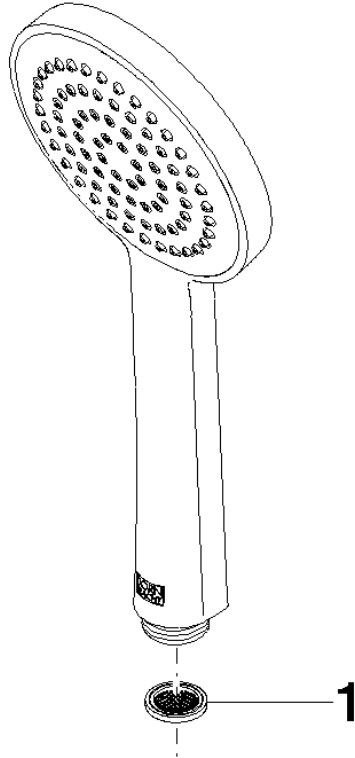

Hand shower - Champagne (22kt Gold)

IMO

28 015 979

- COMPACT RAIN, max. flow rate 15 l/min (at 3 bar)
- with anti-scale system
- spray head Ø 100mm
- 1/2" connection
- WRAS 2009011

Intrinsic protection against back flow.

Fits: IMO, LULU, MADISON, MEM, TARA,
CL.1, LISSÉ, VAIA, META, CYO

	Champagne (22kt Gold)	28 015 979-47
	Chrome	28 015 979-00
	Chrome	28 015 979-00 0010
	Brushed Platinum	28 015 979-06
	Brushed Platinum	28 015 979-06 0010
	Platinum	28 015 979-08
	Platinum	28 015 979-08 0010
	Dark Chrome	28 015 979-19
	Dark Chrome	28 015 979-19 0010
	Light Gold	28 015 979-26
	Light Gold	28 015 979-26 0010
	Brushed Light Gold	28 015 979-27 0010
	Brushed Light Gold	28 015 979-27
	Brushed Durabross (23kt Gold)	28 015 979-28
	Brushed Durabross (23kt Gold)	28 015 979-28 0010
	Matte Black	28 015 979-33
	Matte Black	28 015 979-33 0010
	Brushed Bronze	28 015 979-42 0010
	Brushed Bronze	28 015 979-42
	Brushed Champagne (22kt Gold)	28 015 979-46
	Brushed Champagne (22kt Gold)	28 015 979-46 0010
	Champagne (22kt Gold)	28 015 979-47 0010
	Brushed Chrome	28 015 979-93
	Brushed Chrome	28 015 979-93 0010
	Brushed Dark Platinum	28 015 979-99
	Brushed Dark Platinum	28 015 979-99 0010

Hand shower - Champagne (22kt Gold)

IMO

28 015 979

28 015 979

mm [inches]

Flow rate chart

Codes & Standards

DIN 4109

LGA_29

28 015 979

Product version from 4/1/2024

Parts for other
finishes can be found
here: [Chrome](#)

Hand shower - Champagne (22kt Gold)

IMO

28 015 979

Spare parts list