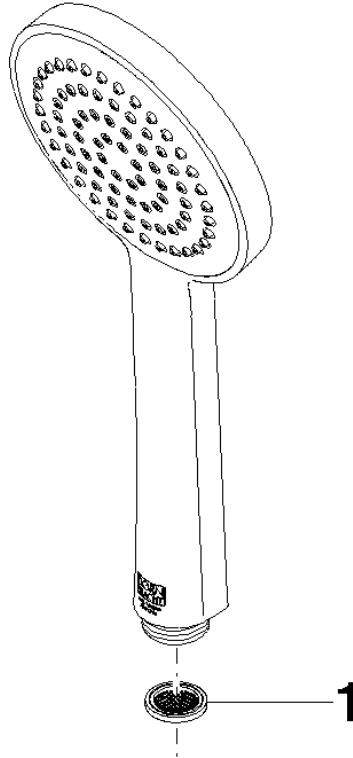

Hand shower FlowReduce - Champagne (22kt Gold)

IMO

28 015 979

- COMPACT RAIN, max. flow rate 6.8 l/min (at 3 bar)
- with anti-scale system
- spray head Ø 100mm
- 1/2" connection
- This product can help a building meet the requirements of Green Building Rating Systems, e.g. LEED®, BREEAM®, DGNB

Hand shower FlowReduce - Champagne (22kt Gold)

IMO

28 015 979

28 015 979

mm [inches]

Flow rate chart

Codes & Standards

DIN 4109

Certificates

IAPMO_11

DVGW_DW-
6517DN0

LGA_29

28 015 979

Product version from 4/1/2024

Parts for other
finishes can be found
here: [Chrome](#)

Hand shower FlowReduce - Champagne (22kt Gold)

IMO

28 015 979

Spare parts list

Product version from 4/1/2024

No.	Item Number	Name	Quantity used	Delivery time
	09 23 01 039 90	sieve	1	2