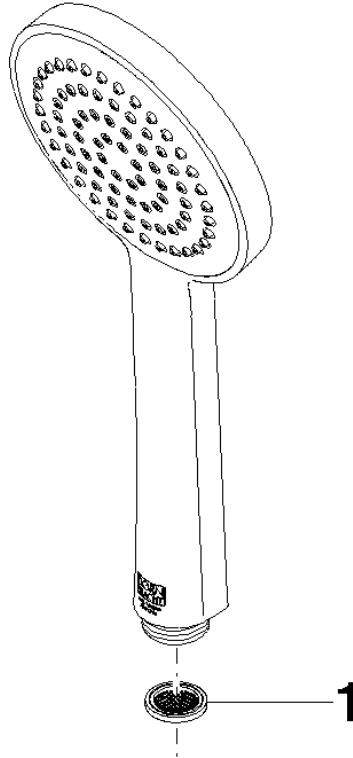

Hand shower FlowReduce - Brushed Dark Platinum

IMO

28 015 979

- COMPACT RAIN, max. flow rate 6.8 l/min (at 3 bar)
- with anti-scale system
- spray head Ø 100mm
- 1/2" connection
- This product can help a building meet the requirements of Green Building Rating Systems, e.g. LEED®, BREEAM®, DGNB

Hand shower FlowReduce - Brushed Dark Platinum

IMO

28 015 979

28 015 979

mm [inches]

Flow rate chart

Codes & Standards

ASME A112.18.1

Product version from 4/1/2024

Parts for other
finishes can be found
here: [Chrome](#)

Hand shower FlowReduce - Brushed Dark Platinum

IMO

28 015 979

Spare parts list

Product version from 4/1/2024

No.	Item Number	Name	Quantity used	Delivery time
	09 23 01 039 90	sieve	1	2