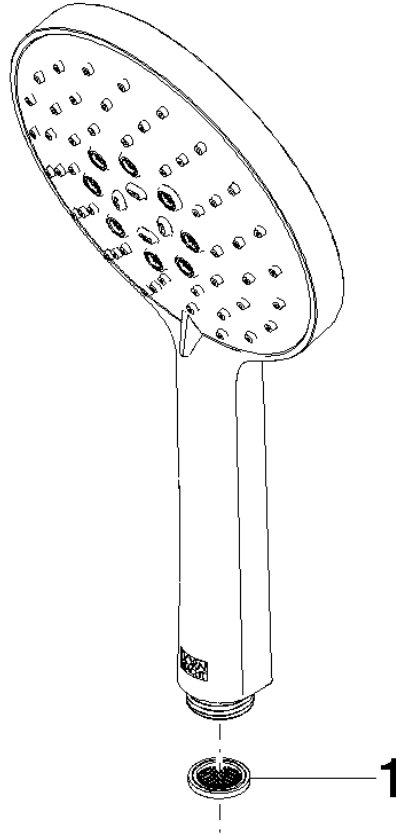

Hand shower - Brushed Platinum

IMO

28 016 979

- Three or five settings: COMPACT RAIN, COMPACT SOFT FLOW, COMPACT AQUAPRESSURE FLOW, max. flow rate 15 l/min (at 3 bar)
- with anti-scale system
- spray head Ø 130 mm
- 1/2" connection
- WRAS 2009011

Hand shower - Brushed Platinum

IMO

28 016 979

28 016 979

mm [inches]

Flow rate chart

Codes & Standards

DIN 4109

Certificates

WRAS_2009

LGA_29

DVGW_DW-
6517DN0

28 016 979

Product version from 4/1/2024

Parts for other
finishes can be found
here: [Chrome](#)

Hand shower - Brushed Platinum