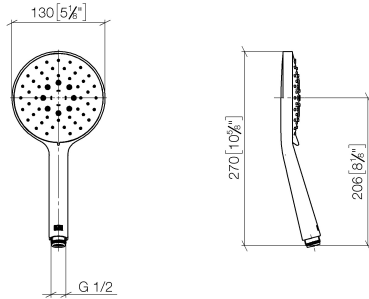

Hand shower - Brushed Platinum

IMO

28 016 979

- Three or five settings: COMPACT RAIN, COMPACT SOFT FLOW, COMPACT AQUAPRESSURE FLOW, max. flow rate 15 l/min (at 3 bar)
- with anti-scale system
- spray head Ø 130 mm
- 1/2" connection
- WRAS 2009011

Intrinsic protection against back flow.

Fits: IMO, LULU, MADISON, MEM, TARA, CL.1, LISSÉ, VAIA, META, CYO

	Brushed Platinum	28 016 979-06
	Chrome	28 016 979-00 0010
	Chrome	28 016 979-00
	Brushed Platinum	28 016 979-06 0010
	Platinum	28 016 979-08
	Platinum	28 016 979-08 0010
	Dark Chrome	28 016 979-19
	Dark Chrome	28 016 979-19 0010
	Light Gold	28 016 979-26
	Light Gold	28 016 979-26 0010
	Brushed Light Gold	28 016 979-27
	Brushed Light Gold	28 016 979-27 0010
	Brushed Durabross (23kt Gold)	28 016 979-28
	Brushed Durabross (23kt Gold)	28 016 979-28 0010
	Matte Black	28 016 979-33
	Matte Black	28 016 979-33 0010
	Brushed Bronze	28 016 979-42 0010
	Brushed Bronze	28 016 979-42
	Brushed Champagne (22kt Gold)	28 016 979-46 0010
	Brushed Champagne (22kt Gold)	28 016 979-46
	Champagne (22kt Gold)	28 016 979-47
	Champagne (22kt Gold)	28 016 979-47 0010
	Brushed Chrome	28 016 979-93
	Brushed Chrome	28 016 979-93 0010
	Brushed Dark Platinum	28 016 979-99
	Brushed Dark Platinum	28 016 979-99 0010

Hand shower - Brushed Platinum

IMO

28 016 979

28 016 979

mm [inches]

Flow rate chart

Codes & Standards

DIN 4109