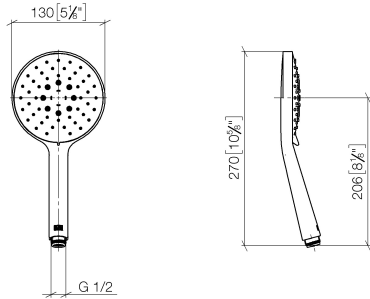

# Hand shower - Brushed Light Gold

IMO

28 016 979

- Three or five settings: COMPACT RAIN, COMPACT SOFT FLOW, COMPACT AQUAPRESSURE FLOW, max. flow rate 15 l/min (at 3 bar)
- with anti-scale system
- spray head Ø 130 mm
- 1/2" connection
- WRAS 2009011

Intrinsic protection against back flow.

Fits: IMO, LULU, MADISON, MEM, TARA, CL.1, LISSÉ, VAIA, META, CYO

	Brushed Light Gold	28 016 979-27
	Chrome	28 016 979-00 0010
	Chrome	28 016 979-00
	Brushed Platinum	28 016 979-06 0010
	Brushed Platinum	28 016 979-06
	Platinum	28 016 979-08
	Platinum	28 016 979-08 0010
	Dark Chrome	28 016 979-19
	Dark Chrome	28 016 979-19 0010
	Light Gold	28 016 979-26
	Light Gold	28 016 979-26 0010
	Brushed Light Gold	28 016 979-27 0010
	Brushed Durabronze (23kt Gold)	28 016 979-28
	Brushed Durabronze (23kt Gold)	28 016 979-28 0010
	Matte Black	28 016 979-33
	Matte Black	28 016 979-33 0010
	Brushed Bronze	28 016 979-42 0010
	Brushed Bronze	28 016 979-42
	Brushed Champagne (22kt Gold)	28 016 979-46 0010
	Brushed Champagne (22kt Gold)	28 016 979-46
	Champagne (22kt Gold)	28 016 979-47
	Champagne (22kt Gold)	28 016 979-47 0010
	Brushed Chrome	28 016 979-93
	Brushed Chrome	28 016 979-93 0010
	Brushed Dark Platinum	28 016 979-99
	Brushed Dark Platinum	28 016 979-99 0010

## Hand shower - Brushed Light Gold

---

IMO

28 016 979

28 016 979

mm [inches]

Flow rate chart

Codes & Standards