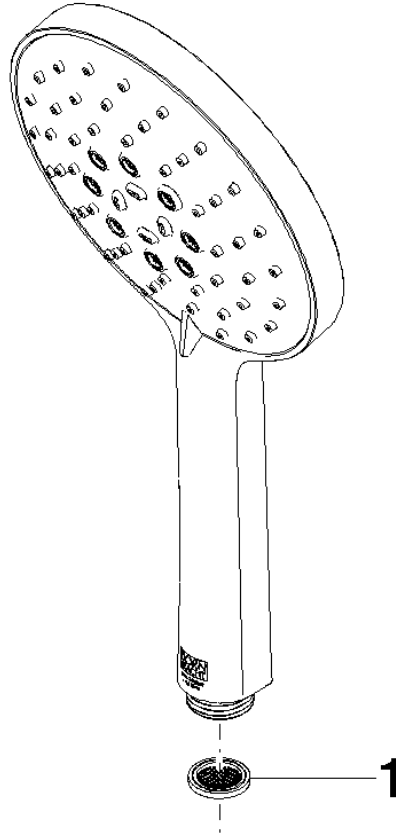

28 016 979

Product version from 4/1/2024

Parts for other
finishes can be found
here: [Chrome](#)