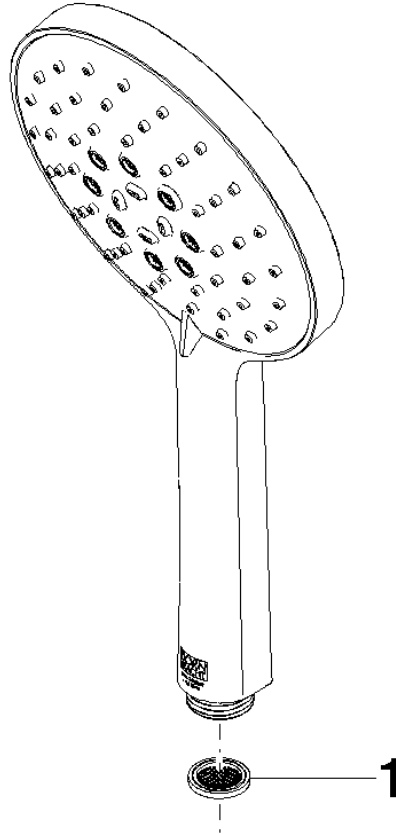

Hand shower FlowReduce - Matte Black

IMO

28 016 979

- Three or five settings: COMPACT RAIN, COMPACT SOFT FLOW, COMPACT AQUAPRESSURE FLOW, max. flow rate 6.8 l/min (at 3 bar)
- with anti-scale system
- spray head Ø 130 mm
- 1/2" connection
- This product can help a building meet the requirements of Green Building Rating Systems, e.g. LEED®, BREEAM®, DGNB

Hand shower FlowReduce - Matte Black

IMO

28 016 979

28 016 979

mm [inches]

Flow rate chart

Codes & Standards

ASME A112.18.1

Certificates

IAPMO_4976

LGA_29

DVGW_DW-
6517DN0

28 016 979

Product version from 4/1/2024

Parts for other
finishes can be found
here: [Chrome](#)

Hand shower FlowReduce - Matte Black