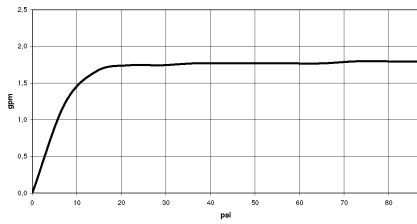

Hand shower FlowReduce - Matte Black

IMO

28 016 979

- Three or five settings: COMPACT RAIN, COMPACT SOFT FLOW, COMPACT AQUAPRESSURE FLOW, max. flow rate 6.8 l/min (at 3 bar)
- with anti-scale system
- spray head Ø 130 mm
- 1/2" connection
- This product can help a building meet the requirements of Green Building Rating Systems, e.g. LEED®, BREEAM®, DGNB

Hand shower FlowReduce - Matte Black

IMO

28 016 979

28 016 979

mm [inches]

Flow rate chart

Codes & Standards

ASME A112.18.1