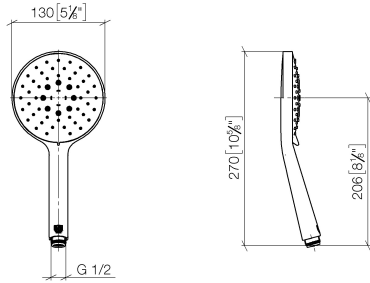

Hand shower FlowReduce - Matte Black

IMO

28 016 979

- Three or five settings: COMPACT RAIN, COMPACT SOFT FLOW, COMPACT AQUAPRESSURE FLOW, max. flow rate 6.8 l/min (at 3 bar)
- with anti-scale system
- spray head Ø 130 mm
- 1/2" connection
- This product can help a building meet the requirements of Green Building Rating Systems, e.g. LEED®, BREEAM®, DGNB

Intrinsic protection against back flow.

Fits: IMO, LULU, MADISON, MEM, TARA, CL.1, LISSÉ, VAIA, META, CYO

	Matte Black	28 016 979-33 0010
	Chrome	28 016 979-00 0010
	Chrome	28 016 979-00
	Brushed Platinum	28 016 979-06 0010
	Brushed Platinum	28 016 979-06
	Platinum	28 016 979-08
	Platinum	28 016 979-08 0010
	Dark Chrome	28 016 979-19
	Dark Chrome	28 016 979-19 0010
	Light Gold	28 016 979-26
	Light Gold	28 016 979-26 0010
	Brushed Light Gold	28 016 979-27
	Brushed Light Gold	28 016 979-27 0010
	Brushed Durabronze (23kt Gold)	28 016 979-28
	Brushed Durabronze (23kt Gold)	28 016 979-28 0010
	Matte Black	28 016 979-33
	Brushed Bronze	28 016 979-42 0010
	Brushed Bronze	28 016 979-42
	Brushed Champagne (22kt Gold)	28 016 979-46 0010
	Brushed Champagne (22kt Gold)	28 016 979-46
	Champagne (22kt Gold)	28 016 979-47
	Champagne (22kt Gold)	28 016 979-47 0010
	Brushed Chrome	28 016 979-93
	Brushed Chrome	28 016 979-93 0010
	Brushed Dark Platinum	28 016 979-99
	Brushed Dark Platinum	28 016 979-99 0010

Hand shower FlowReduce - Matte Black

IMO

28 016 979

28 016 979

mm [inches]

Flow rate chart

Codes & Standards

ASME A112.18.1