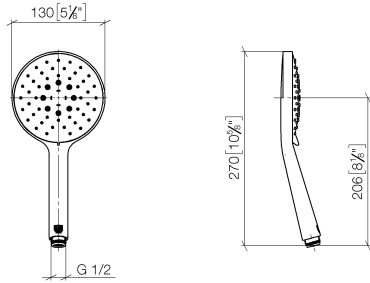

**Hand shower FlowReduce - Brushed Bronze**

IMO

28 016 979

- Three or five settings: COMPACT RAIN, COMPACT SOFT FLOW, COMPACT AQUAPRESSURE FLOW, max. flow rate 6.8 l/min (at 3 bar)
- with anti-scale system
- spray head Ø 130 mm
- 1/2" connection
- This product can help a building meet the requirements of Green Building Rating Systems, e.g. LEED®, BREEAM®, DGNB

Intrinsic protection against back flow.

Fits: IMO, LULU, MADISON, MEM, TARA, CL.1, LISSÉ, VAIA, META, CYO

	Brushed Bronze	28 016 979-42 0010
	Chrome	28 016 979-00 0010
	Chrome	28 016 979-00
	Brushed Platinum	28 016 979-06 0010
	Brushed Platinum	28 016 979-06
	Platinum	28 016 979-08
	Platinum	28 016 979-08 0010
	Dark Chrome	28 016 979-19
	Dark Chrome	28 016 979-19 0010
	Light Gold	28 016 979-26
	Light Gold	28 016 979-26 0010
	Brushed Light Gold	28 016 979-27
	Brushed Light Gold	28 016 979-27 0010
	Brushed Durabrass (23kt Gold)	28 016 979-28
	Brushed Durabrass (23kt Gold)	28 016 979-28 0010
	Matte Black	28 016 979-33
	Matte Black	28 016 979-33 0010
	Brushed Bronze	28 016 979-42
	Brushed Champagne (22kt Gold)	28 016 979-46 0010
	Brushed Champagne (22kt Gold)	28 016 979-46
	Champagne (22kt Gold)	28 016 979-47
	Champagne (22kt Gold)	28 016 979-47 0010
	Brushed Chrome	28 016 979-93
	Brushed Chrome	28 016 979-93 0010
	Brushed Dark Platinum	28 016 979-99
	Brushed Dark Platinum	28 016 979-99 0010

## Hand shower FlowReduce - Brushed Bronze

---

IMO

28 016 979

28 016 979

mm [inches]

Flow rate chart

Codes & Standards