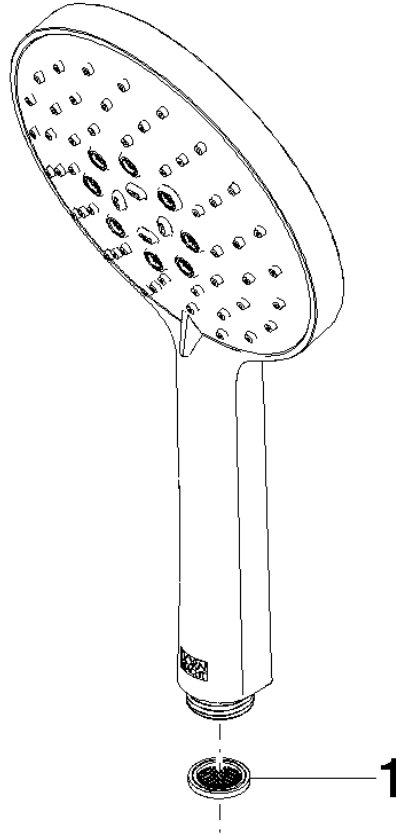

Hand shower - Brushed Champagne (22kt Gold)

IMO

28 016 979

- Three or five settings: COMPACT RAIN, COMPACT SOFT FLOW, COMPACT AQUAPRESSURE FLOW, max. flow rate 15 l/min (at 3 bar)
- with anti-scale system
- spray head Ø 130 mm
- 1/2" connection
- WRAS 2009011

Hand shower - Brushed Champagne (22kt Gold)

IMO

28 016 979

28 016 979

mm [inches]

Flow rate chart

Codes & Standards

DIN 4109

DVGW_DW-
6517DN0

28 016 979

Product version from 4/1/2024

Parts for other
finishes can be found
here: [Chrome](#)

Hand shower - Brushed Champagne (22kt Gold)

IMO

28 016 979

Spare parts list