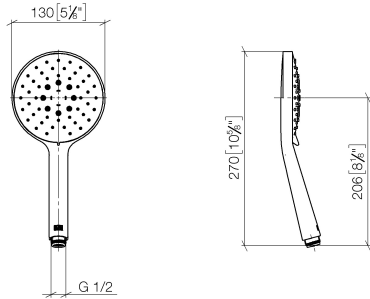

Hand shower - Brushed Champagne (22kt Gold)

IMO

28 016 979

- Three or five settings: COMPACT RAIN, COMPACT SOFT FLOW, COMPACT AQUAPRESSURE FLOW, max. flow rate 15 l/min (at 3 bar)
- with anti-scale system
- spray head Ø 130 mm
- 1/2" connection
- WRAS 2009011

Intrinsic protection against back flow.

Fits: IMO, LULU, MADISON, MEM, TARA, CL.1, LISSÉ, VAIA, META, CYO

	Brushed Champagne (22kt Gold)	28 016 979-46
	Chrome	28 016 979-00 0010
	Chrome	28 016 979-00
	Brushed Platinum	28 016 979-06 0010
	Brushed Platinum	28 016 979-06
	Platinum	28 016 979-08
	Platinum	28 016 979-08 0010
	Dark Chrome	28 016 979-19
	Dark Chrome	28 016 979-19 0010
	Light Gold	28 016 979-26
	Light Gold	28 016 979-26 0010
	Brushed Light Gold	28 016 979-27
	Brushed Light Gold	28 016 979-27 0010
	Brushed Durabronze (23kt Gold)	28 016 979-28
	Brushed Durabronze (23kt Gold)	28 016 979-28 0010
	Matte Black	28 016 979-33
	Matte Black	28 016 979-33 0010
	Brushed Bronze	28 016 979-42 0010
	Brushed Bronze	28 016 979-42
	Brushed Champagne (22kt Gold)	28 016 979-46 0010
	Champagne (22kt Gold)	28 016 979-47
	Champagne (22kt Gold)	28 016 979-47 0010
	Brushed Chrome	28 016 979-93
	Brushed Chrome	28 016 979-93 0010
	Brushed Dark Platinum	28 016 979-99
	Brushed Dark Platinum	28 016 979-99 0010

Hand shower - Brushed Champagne (22kt Gold)

IMO

28 016 979

28 016 979

mm [inches]

Flow rate chart

Codes & Standards

DIN 4109