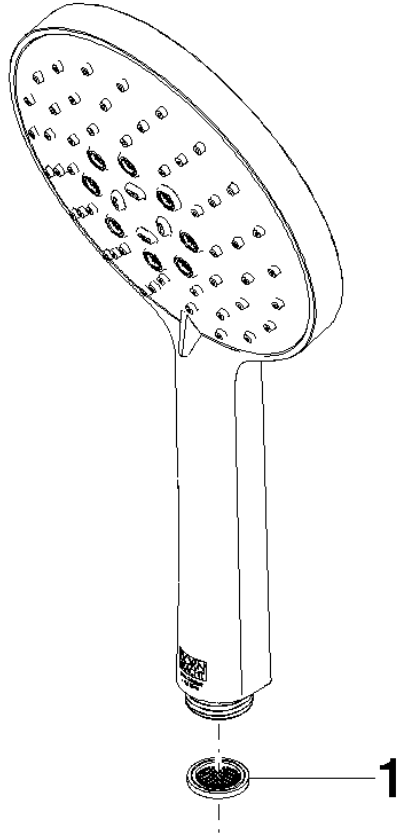

Hand shower FlowReduce - Brushed Dark Platinum

IMO

28 016 979

- Three or five settings: COMPACT RAIN, COMPACT SOFT FLOW, COMPACT AQUAPRESSURE FLOW, max. flow rate 6.8 l/min (at 3 bar)
- with anti-scale system
- spray head Ø 130 mm
- 1/2" connection
- This product can help a building meet the requirements of Green Building Rating Systems, e.g. LEED®, BREEAM®, DGNB

Hand shower FlowReduce - Brushed Dark Platinum

IMO

28 016 979

28 016 979

mm [inches]

Flow rate chart

Codes & Standards

ASME A112.18.1

Certificates

IAPMO_4976

LGA_29

DVGW_DW-
6517DN0

28 016 979

Product version from 4/1/2024

Parts for other
finishes can be found
here: [Chrome](#)

Hand shower FlowReduce - Brushed Dark Platinum