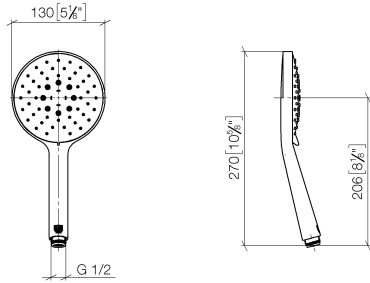

Hand shower FlowReduce - Brushed Dark Platinum

IMO

28 016 979

- Three or five settings: COMPACT RAIN, COMPACT SOFT FLOW, COMPACT AQUAPRESSURE FLOW, max. flow rate 6.8 l/min (at 3 bar)
- with anti-scale system
- spray head Ø 130 mm
- 1/2" connection
- This product can help a building meet the requirements of Green Building Rating Systems, e.g. LEED®, BREEAM®, DGNB

Intrinsic protection against back flow.

Fits: IMO, LULU, MADISON, MEM, TARA, CL.1, LISSÉ, VAIA, META, CYO

	Brushed Dark Platinum	28 016 979-99 0010
	Chrome	28 016 979-00 0010
	Chrome	28 016 979-00
	Brushed Platinum	28 016 979-06 0010
	Brushed Platinum	28 016 979-06
	Platinum	28 016 979-08
	Platinum	28 016 979-08 0010
	Dark Chrome	28 016 979-19
	Dark Chrome	28 016 979-19 0010
	Light Gold	28 016 979-26
	Light Gold	28 016 979-26 0010
	Brushed Light Gold	28 016 979-27
	Brushed Light Gold	28 016 979-27 0010
	Brushed Durabronze (23kt Gold)	28 016 979-28
	Brushed Durabronze (23kt Gold)	28 016 979-28 0010
	Matte Black	28 016 979-33
	Matte Black	28 016 979-33 0010
	Brushed Bronze	28 016 979-42 0010
	Brushed Bronze	28 016 979-42
	Brushed Champagne (22kt Gold)	28 016 979-46 0010
	Brushed Champagne (22kt Gold)	28 016 979-46
	Champagne (22kt Gold)	28 016 979-47
	Champagne (22kt Gold)	28 016 979-47 0010
	Brushed Chrome	28 016 979-93
	Brushed Chrome	28 016 979-93 0010
	Brushed Dark Platinum	28 016 979-99

Hand shower FlowReduce - Brushed Dark Platinum

IMO

28 016 979

28 016 979

mm [inches]

Flow rate chart

Codes & Standards

ASME A112.18.1