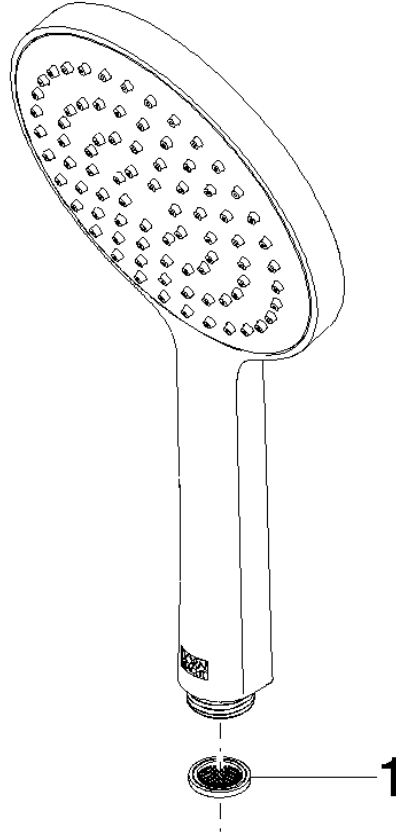

## Hand shower - Brushed Platinum

IMO

28 017 979

- COMPACT RAIN, max. flow rate 15 l/min (at 3 bar)
- with anti-scale system
- spray head Ø 130 mm
- 1/2" connection
- WRAS 2009011

Intrinsic protection against back flow.

Fits: IMO, LULU, MADISON, MEM, TARA,  
CL.1, LISSÉ, VAIA, META, CYO

	Brushed Platinum	28 017 979-06
	Chrome	28 017 979-00 0010
	Chrome	28 017 979-00
	Brushed Platinum	28 017 979-06 0010
	Platinum	28 017 979-08 0010
	Platinum	28 017 979-08
	Dark Chrome	28 017 979-19
	Dark Chrome	28 017 979-19 0010
	Light Gold	28 017 979-26 0010
	Light Gold	28 017 979-26
	Brushed Light Gold	28 017 979-27 0010
	Brushed Light Gold	28 017 979-27
	Brushed Durabrass (23kt Gold)	28 017 979-28
	Brushed Durabrass (23kt Gold)	28 017 979-28 0010
	Matte Black	28 017 979-33
	Matte Black	28 017 979-33 0010
	Brushed Bronze	28 017 979-42 0010
	Brushed Bronze	28 017 979-42
	Brushed Champagne (22kt Gold)	28 017 979-46 0010
	Brushed Champagne (22kt Gold)	28 017 979-46
	Champagne (22kt Gold)	28 017 979-47
	Champagne (22kt Gold)	28 017 979-47 0010
	Brushed Chrome	28 017 979-93
	Brushed Chrome	28 017 979-93 0010
	Brushed Dark Platinum	28 017 979-99
	Brushed Dark Platinum	28 017 979-99 0010

## Hand shower - Brushed Platinum

---

IMO

28 017 979

28 017 979

mm [inches]

Flow rate chart

Certificates

DVGW\_DW-  
6517DN0129.

LGA\_29983.

WRAS\_2009011.

28 017 979

Parts for other finishes can be found here: [Chrome](#)

Spare parts list

No.	Item Number	Name	Quantity used	Delivery time
1	09 23 01 039 90	sieve	1	2