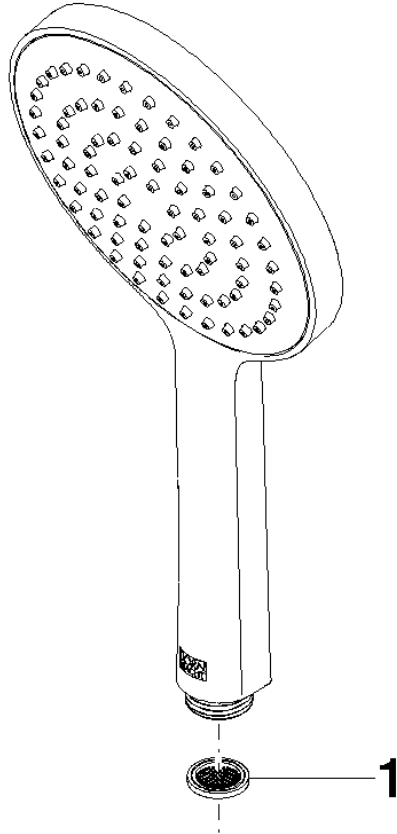

**Hand shower - Platinum**

IMO

28 017 979

- COMPACT RAIN, max. flow rate 15 l/min (at 3 bar)
- with anti-scale system
- spray head Ø 130 mm
- 1/2" connection
- WRAS 2009011

Intrinsic protection against back flow.

## Hand shower - Platinum

---

IMO

28 017 979

28 017 979

mm [inches]

Flow rate chart

Codes & Standards

# Hand shower - Platinum

IMO

28 017 979