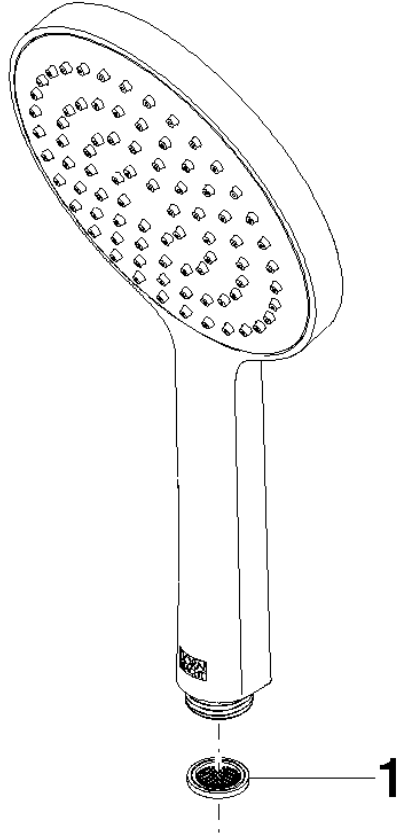

Hand shower - Dark Chrome

IMO

28 017 979

- COMPACT RAIN, max. flow rate 15 l/min (at 3 bar)
- with anti-scale system
- spray head Ø 130 mm
- 1/2" connection
- WRAS 2009011

Intrinsic protection against back flow.

Fits: IMO, LULU, MADISON, MEM, TARA,
CL.1, LISSÉ, VAIA, META, CYO

	Dark Chrome	28 017 979-19
	Chrome	28 017 979-00 0010
	Chrome	28 017 979-00
	Brushed Platinum	28 017 979-06 0010
	Brushed Platinum	28 017 979-06
	Platinum	28 017 979-08 0010
	Platinum	28 017 979-08
	Dark Chrome	28 017 979-19 0010
	Light Gold	28 017 979-26 0010
	Light Gold	28 017 979-26
	Brushed Light Gold	28 017 979-27 0010
	Brushed Light Gold	28 017 979-27
	Brushed Durabross (23kt Gold)	28 017 979-28
	Brushed Durabross (23kt Gold)	28 017 979-28 0010
	Matte Black	28 017 979-33
	Matte Black	28 017 979-33 0010
	Brushed Bronze	28 017 979-42 0010
	Brushed Bronze	28 017 979-42
	Brushed Champagne (22kt Gold)	28 017 979-46 0010
	Brushed Champagne (22kt Gold)	28 017 979-46
	Champagne (22kt Gold)	28 017 979-47
	Champagne (22kt Gold)	28 017 979-47 0010
	Brushed Chrome	28 017 979-93
	Brushed Chrome	28 017 979-93 0010
	Brushed Dark Platinum	28 017 979-99
	Brushed Dark Platinum	28 017 979-99 0010

Hand shower - Dark Chrome

IMO

28 017 979

28 017 979

mm [inches]

Flow rate chart

Codes & Standards

DIN 4109

LGA_29

28 017 979

Parts for other
finishes can be found
here: [Chrome](#)

Hand shower - Dark Chrome

IMO

28 017 979

Spare parts list