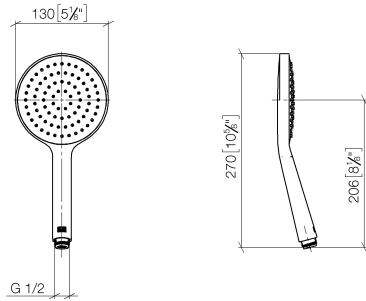

Hand shower - Dark Chrome

IMO

28 017 979

- COMPACT RAIN, max. flow rate 15 l/min (at 3 bar)
- with anti-scale system
- spray head Ø 130 mm
- 1/2" connection
- WRAS 2009011

Intrinsic protection against back flow.

Fits: IMO, LULU, MADISON, MEM, TARA,
CL.1, LISSÉ, VAIA, META, CYO

	Dark Chrome	28 017 979-19
	Chrome	28 017 979-00 0010
	Chrome	28 017 979-00
	Brushed Platinum	28 017 979-06 0010
	Brushed Platinum	28 017 979-06
	Platinum	28 017 979-08 0010
	Platinum	28 017 979-08
	Dark Chrome	28 017 979-19 0010
	Light Gold	28 017 979-26 0010
	Light Gold	28 017 979-26
	Brushed Light Gold	28 017 979-27 0010
	Brushed Light Gold	28 017 979-27
	Brushed Durabross (23kt Gold)	28 017 979-28
	Brushed Durabross (23kt Gold)	28 017 979-28 0010
	Matte Black	28 017 979-33
	Matte Black	28 017 979-33 0010
	Brushed Bronze	28 017 979-42 0010
	Brushed Bronze	28 017 979-42
	Brushed Champagne (22kt Gold)	28 017 979-46 0010
	Brushed Champagne (22kt Gold)	28 017 979-46
	Champagne (22kt Gold)	28 017 979-47
	Champagne (22kt Gold)	28 017 979-47 0010
	Brushed Chrome	28 017 979-93
	Brushed Chrome	28 017 979-93 0010
	Brushed Dark Platinum	28 017 979-99
	Brushed Dark Platinum	28 017 979-99 0010

Hand shower - Dark Chrome

IMO

28 017 979

28 017 979

mm [inches]

Flow rate chart

Codes & Standards

DIN 4109