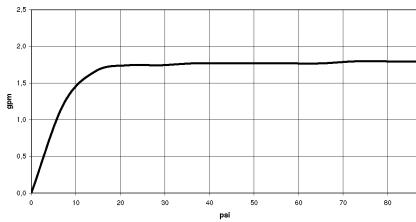

**Hand shower FlowReduce - Champagne (22kt Gold)**

IMO

28 017 979

- COMPACT RAIN, max. flow rate 6.8 l/min (at 3 bar)
- with anti-scale system
- spray head Ø 130 mm
- 1/2" connection
- This product can help a building meet the requirements of Green Building Rating Systems, e.g. LEED®, BREEAM®, DGNB

## Hand shower FlowReduce - Champagne (22kt Gold)

---

IMO

28 017 979

28 017 979

mm [inches]

Flow rate chart

Codes & Standards