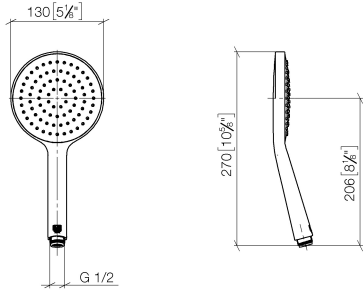

**Hand shower FlowReduce - Champagne (22kt Gold)**

IMO

28 017 979

- COMPACT RAIN, max. flow rate 6.8 l/min (at 3 bar)
- with anti-scale system
- spray head Ø 130 mm
- 1/2" connection
- This product can help a building meet the requirements of Green Building Rating Systems, e.g. LEED®, BREEAM®, DGNB

Intrinsic protection against back flow.

Fits: IMO, LULU, MADISON, MEM, TARA, CL.1, LISSÉ, VAIA, META, CYO

	Champagne (22kt Gold)	28 017 979-47 0010
	Chrome	28 017 979-00 0010
	Chrome	28 017 979-00
	Brushed Platinum	28 017 979-06 0010
	Brushed Platinum	28 017 979-06
	Platinum	28 017 979-08 0010
	Platinum	28 017 979-08
	Dark Chrome	28 017 979-19
	Dark Chrome	28 017 979-19 0010
	Light Gold	28 017 979-26 0010
	Light Gold	28 017 979-26
	Brushed Light Gold	28 017 979-27 0010
	Brushed Light Gold	28 017 979-27
	Brushed Durabronze (23kt Gold)	28 017 979-28
	Brushed Durabronze (23kt Gold)	28 017 979-28 0010
	Matte Black	28 017 979-33
	Matte Black	28 017 979-33 0010
	Brushed Bronze	28 017 979-42 0010
	Brushed Bronze	28 017 979-42
	Brushed Champagne (22kt Gold)	28 017 979-46 0010
	Brushed Champagne (22kt Gold)	28 017 979-46
	Champagne (22kt Gold)	28 017 979-47
	Brushed Chrome	28 017 979-93
	Brushed Chrome	28 017 979-93 0010
	Brushed Dark Platinum	28 017 979-99
	Brushed Dark Platinum	28 017 979-99 0010

## Hand shower FlowReduce - Champagne (22kt Gold)

---

IMO

28 017 979

28 017 979

mm [inches]

Flow rate chart

Codes & Standards