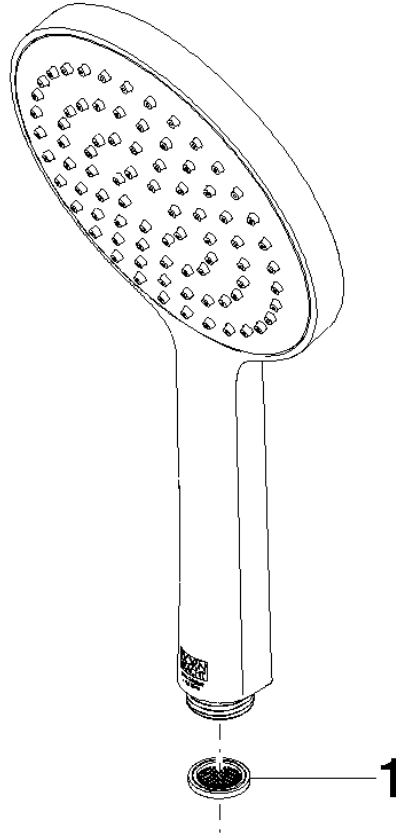

**Hand shower FlowReduce - Champagne (22kt Gold)**

IMO

28 017 979

- COMPACT RAIN, max. flow rate 6.8 l/min (at 3 bar)
- with anti-scale system
- spray head Ø 130 mm
- 1/2" connection
- This product can help a building meet the requirements of Green Building Rating Systems, e.g. LEED®, BREEAM®, DGNB

## Hand shower FlowReduce - Champagne (22kt Gold)

---

IMO

28 017 979

28 017 979

mm [inches]

Flow rate chart

Codes & Standards

## Certificates

DVGW\_DW-  
6517DN0

LGA\_29

28 017 979

**Product version from 10/1/2023**

Parts for other  
finishes can be found  
here: [Chrome](#)

# Hand shower FlowReduce - Champagne (22kt Gold)

IMO

28 017 979