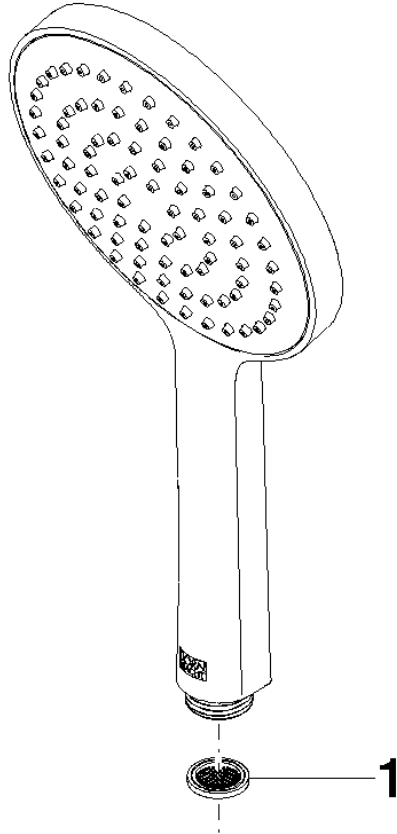

# Hand shower - Brushed Dark Platinum

IMO

28 017 979

- COMPACT RAIN, max. flow rate 15 l/min (at 3 bar)
- with anti-scale system
- spray head Ø 130 mm
- 1/2" connection
- WRAS 2009011

Intrinsic protection against back flow.

## Hand shower - Brushed Dark Platinum

---

IMO

28 017 979

28 017 979

mm [inches]

Flow rate chart

Codes & Standards

## Hand shower - Brushed Dark Platinum

IMO

28 017 979

### Spare parts list