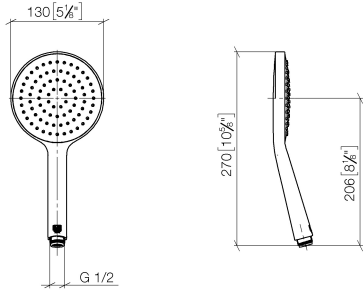

Hand shower FlowReduce - Brushed Dark Platinum

IMO

28 017 979

- COMPACT RAIN, max. flow rate 6.8 l/min (at 3 bar)
- with anti-scale system
- spray head Ø 130 mm
- 1/2" connection
- This product can help a building meet the requirements of Green Building Rating Systems, e.g. LEED®, BREEAM®, DGNB

Intrinsic protection against back flow.

Fits: IMO, LULU, MADISON, MEM, TARA, CL.1, LISSÉ, VAIA, META, CYO

	Brushed Dark Platinum	28 017 979-99 0010
	Chrome	28 017 979-00 0010
	Chrome	28 017 979-00
	Brushed Platinum	28 017 979-06 0010
	Brushed Platinum	28 017 979-06
	Platinum	28 017 979-08 0010
	Platinum	28 017 979-08
	Dark Chrome	28 017 979-19
	Dark Chrome	28 017 979-19 0010
	Light Gold	28 017 979-26 0010
	Light Gold	28 017 979-26
	Brushed Light Gold	28 017 979-27 0010
	Brushed Light Gold	28 017 979-27
	Brushed Durabronze (23kt Gold)	28 017 979-28
	Brushed Durabronze (23kt Gold)	28 017 979-28 0010
	Matte Black	28 017 979-33
	Matte Black	28 017 979-33 0010
	Brushed Bronze	28 017 979-42 0010
	Brushed Bronze	28 017 979-42
	Brushed Champagne (22kt Gold)	28 017 979-46 0010
	Brushed Champagne (22kt Gold)	28 017 979-46
	Champagne (22kt Gold)	28 017 979-47
	Champagne (22kt Gold)	28 017 979-47 0010
	Brushed Chrome	28 017 979-93
	Brushed Chrome	28 017 979-93 0010
	Brushed Dark Platinum	28 017 979-99

Hand shower FlowReduce - Brushed Dark Platinum

IMO

28 017 979

28 017 979

mm [inches]

Flow rate chart

Codes & Standards

ASME A112.18.1