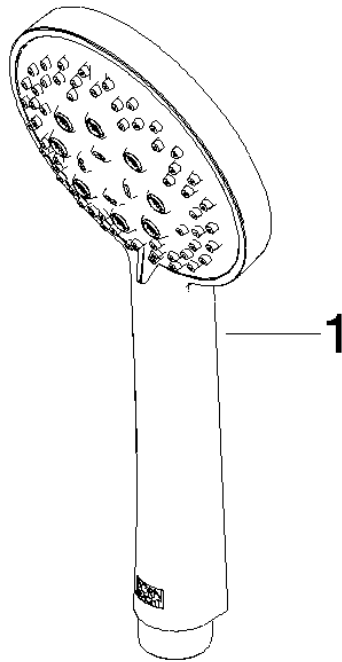

Hand shower - Dark Chrome

IMO

28 018 979

- Three or five settings: COMPACT RAIN, COMPACT SOFT FLOW, COMPACT AQUAPRESSURE FLOW, max. flow rate 15 l/min (at 3 bar)
- with anti-scale system
- spray head Ø 100mm
- 1/2" connection
- WRAS 2210003
- Function from: 7 l/min

Hand shower - Dark Chrome

IMO

28 018 979

28 018 979

mm [inches]

Flow rate chart

Codes & Standards

DIN 4109

Certificates

WRAS_2210

DVGW_DW-
6517DN0

LGA_29

28 018 979

Product version from 4/1/2024

Parts for other
finishes can be found
here: [Chrome](#)

Hand shower - Dark Chrome

IMO

28 018 979

Spare parts list

Product version from 4/1/2024

No.	Item Number	Name	Quantity used	Delivery time
	09 23 01 039 90	sieve	1	2