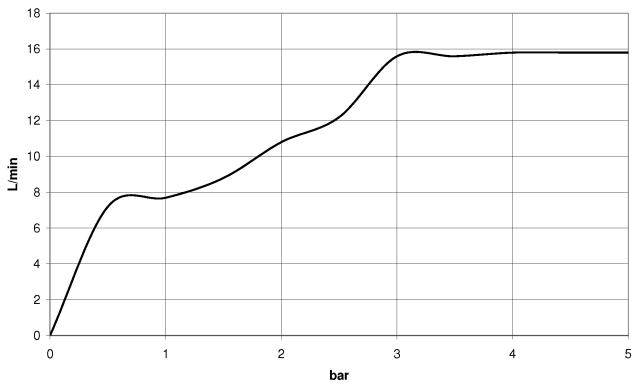

Hand shower - Brushed Light Gold

IMO

28 018 979

- Three or five settings: COMPACT RAIN, COMPACT SOFT FLOW, COMPACT AQUAPRESSURE FLOW, max. flow rate 15 l/min (at 3 bar)
- with anti-scale system
- spray head Ø 100mm
- 1/2" connection
- WRAS 2210003
- Function from: 7 l/min

Hand shower - Brushed Light Gold

IMO

28 018 979

28 018 979

mm [inches]

Flow rate chart

Codes & Standards

DIN 4109