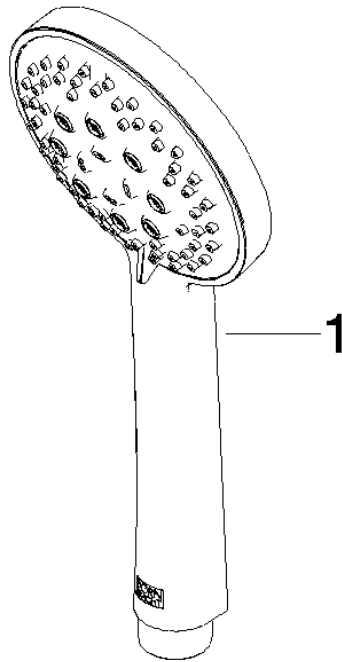

Hand shower - Brushed Light Gold

IMO

28 018 979

- Three or five settings: COMPACT RAIN, COMPACT SOFT FLOW, COMPACT AQUAPRESSURE FLOW, max. flow rate 15 l/min (at 3 bar)
- with anti-scale system
- spray head Ø 100mm
- 1/2" connection
- WRAS 2210003
- Function from: 7 l/min

Hand shower - Brushed Light Gold

IMO

28 018 979

28 018 979

mm [inches]

Flow rate chart

Codes & Standards

DIN 4109

ISO 3822

Scottish Water
Byelaws

UK Water Supply
Regulations

Ü-Zeichen

Hand shower - Brushed Light Gold

IMO

28 018 979

Certificates

WRAS_2210

LGA_29

28 018 979

Product version from 4/1/2024

Parts for other
finishes can be found
here: [Chrome](#)

Hand shower - Brushed Light Gold

IMO

28 018 979