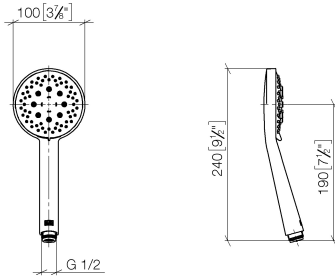

Hand shower - Brushed Durabronz (23kt Gold)

IMO

28 018 979

- Three or five settings: COMPACT RAIN, COMPACT SOFT FLOW, COMPACT AQUAPRESSURE FLOW, max. flow rate 15 l/min (at 3 bar)
- with anti-scale system
- spray head Ø 100mm
- 1/2" connection
- WRAS 2210003
- Function from: 7 l/min

Intrinsic protection against back flow.

Fits: IMO, LULU, MADISON, MEM, TARA, CL.1, LISSÉ, VAIA, META, CYO

	Brushed Durabronz (23kt Gold)	28 018 979-28
	Chrome	28 018 979-00
	Chrome	28 018 979-00 0010
	Brushed Platinum	28 018 979-06
	Brushed Platinum	28 018 979-06 0010
	Platinum	28 018 979-08
	Platinum	28 018 979-08 0010
	Dark Chrome	28 018 979-19
	Dark Chrome	28 018 979-19 0010
	Light Gold	28 018 979-26 0010
	Light Gold	28 018 979-26
	Brushed Light Gold	28 018 979-27 0010
	Brushed Light Gold	28 018 979-27
	Brushed Durabronz (23kt Gold)	28 018 979-28 0010
	Matte Black	28 018 979-33
	Matte Black	28 018 979-33 0010
	Brushed Bronze	28 018 979-42
	Brushed Bronze	28 018 979-42 0010
	Brushed Champagne (22kt Gold)	28 018 979-46
	Brushed Champagne (22kt Gold)	28 018 979-46 0010
	Champagne (22kt Gold)	28 018 979-47
	Champagne (22kt Gold)	28 018 979-47 0010
	Brushed Chrome	28 018 979-93
	Brushed Chrome	28 018 979-93 0010
	Brushed Dark Platinum	28 018 979-99
	Brushed Dark Platinum	28 018 979-99 0010

Hand shower - Brushed Durabronz (23kt Gold)

IMO

28 018 979

28 018 979

mm [inches]

Flow rate chart

Codes & Standards

DIN 4109