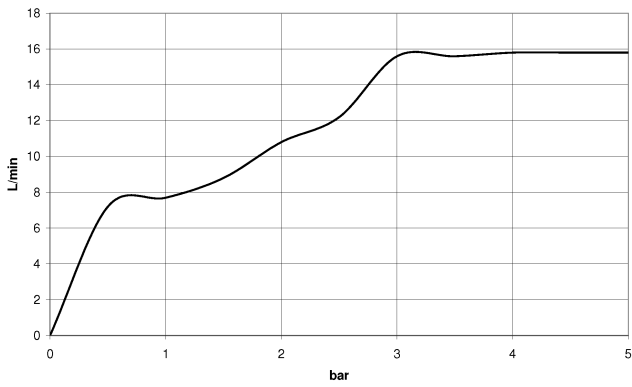

Hand shower - Champagne (22kt Gold)

28 018 979

- Three or five settings: COMPACT RAIN, COMPACT SOFT FLOW, COMPACT AQUAPRESSURE FLOW, max. flow rate 15 l/min (at 3 bar)
- with anti-scale system
- spray head Ø 100mm
- 1/2" connection
- WRAS 2210003
- Function from: 7 l/min

Hand shower - Champagne (22kt Gold)

IMO

28 018 979

28 018 979

mm [inches]

Flow rate chart

Codes & Standards

DIN 4109