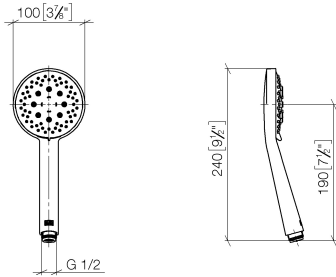

Hand shower - Champagne (22kt Gold)

28 018 979

- Three or five settings: COMPACT RAIN, COMPACT SOFT FLOW, COMPACT AQUAPRESSURE FLOW, max. flow rate 15 l/min (at 3 bar)
- with anti-scale system
- spray head Ø 100mm
- 1/2" connection
- WRAS 2210003
- Function from: 7 l/min

Intrinsic protection against back flow.

Fits: IMO, LULU, MADISON, MEM, TARA, CL.1, LISSÉ, VAIA, META, CYO

	Champagne (22kt Gold)	28 018 979-47
	Chrome	28 018 979-00
	Chrome	28 018 979-00 0010
	Brushed Platinum	28 018 979-06
	Brushed Platinum	28 018 979-06 0010
	Platinum	28 018 979-08
	Platinum	28 018 979-08 0010
	Dark Chrome	28 018 979-19
	Dark Chrome	28 018 979-19 0010
	Light Gold	28 018 979-26 0010
	Light Gold	28 018 979-26
	Brushed Light Gold	28 018 979-27 0010
	Brushed Light Gold	28 018 979-27
	Brushed Durabross (23kt Gold)	28 018 979-28
	Brushed Durabross (23kt Gold)	28 018 979-28 0010
	Matte Black	28 018 979-33
	Matte Black	28 018 979-33 0010
	Brushed Bronze	28 018 979-42
	Brushed Bronze	28 018 979-42 0010
	Brushed Champagne (22kt Gold)	28 018 979-46
	Brushed Champagne (22kt Gold)	28 018 979-46 0010
	Champagne (22kt Gold)	28 018 979-47 0010
	Brushed Chrome	28 018 979-93
	Brushed Chrome	28 018 979-93 0010
	Brushed Dark Platinum	28 018 979-99
	Brushed Dark Platinum	28 018 979-99 0010

Hand shower - Champagne (22kt Gold)

IMO

28 018 979

28 018 979

mm [inches]

Flow rate chart

Codes & Standards

DIN 4109