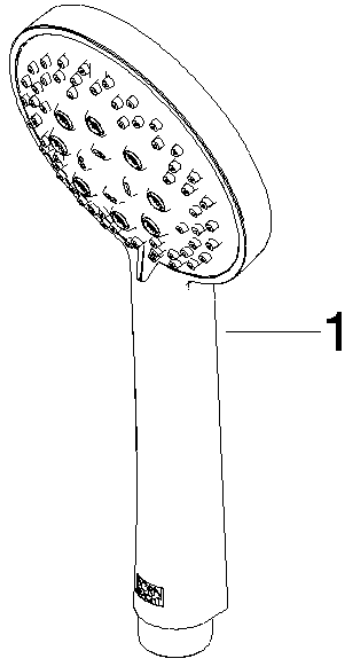

Hand shower - Champagne (22kt Gold)

28 018 979

- Three or five settings: COMPACT RAIN, COMPACT SOFT FLOW, COMPACT AQUAPRESSURE FLOW, max. flow rate 15 l/min (at 3 bar)
- with anti-scale system
- spray head Ø 100mm
- 1/2" connection
- WRAS 2210003
- Function from: 7 l/min

Hand shower - Champagne (22kt Gold)

IMO

28 018 979

28 018 979

mm [inches]

Flow rate chart

Codes & Standards

DIN 4109

Certificates

WRAS_2210

DVGW_DW-
6517DN0

LGA_29

28 018 979

Product version from 4/1/2024

Parts for other
finishes can be found
here: [Chrome](#)

Hand shower - Champagne (22kt Gold)

IMO

28 018 979

Spare parts list

Product version from 4/1/2024

No.	Item Number	Name	Quantity used	Delivery time
	09 23 01 039 90	sieve	1	2