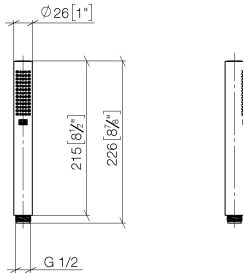

**Hand shower FlowReduce - Champagne (22kt Gold)**

IMO

28 019 979

- COMPACT RAIN, max. flow rate 6.8 l/min (at 3 bar)
- with anti-scale system
- 1/2" connection
- This product can help a building meet the requirements of Green Building Rating Systems, e.g. LEED®, BREEAM®, DGNB

28 019 979

mm [inches]

Flow rate chart

Codes & Standards

DIN 4109

ISO 3822

Ü-Zeichen