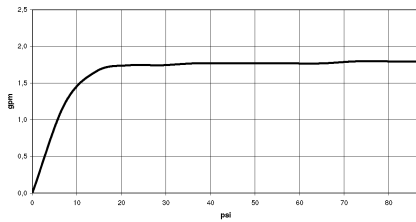

**Hand shower FlowReduce - Champagne (22kt Gold)**

IMO

28 019 979

- COMPACT RAIN, max. flow rate 6.8 l/min (at 3 bar)
- with anti-scale system
- 1/2" connection
- This product can help a building meet the requirements of Green Building Rating Systems, e.g. LEED®, BREEAM®, DGNB

Intrinsic protection against back flow.

Fits: IMO, LULU, MADISON, MEM, TARA, CL.1, LISSÉ, VAIA, META, CYO

	Champagne (22kt Gold)	28 019 979-47 0010
	Chrome	28 019 979-00 0010
	Brushed Platinum	28 019 979-06 0010
	Platinum	28 019 979-08 0010
	Dark Chrome	28 019 979-19 0010
	Light Gold	28 019 979-26 0010
	Light Gold	28 019 979-26
	Brushed Light Gold	28 019 979-27 0010
	Brushed Durabronze (23kt Gold)	28 019 979-28 0010
	Matte Black	28 019 979-33 0010
	Brushed Bronze	28 019 979-42 0010
	Brushed Champagne (22kt Gold)	28 019 979-46 0010
	Brushed Chrome	28 019 979-93 0010
	Brushed Dark Platinum	28 019 979-99 0010

28 019 979

mm [inches]

Flow rate chart

Codes & Standards

DIN 4109

ISO 3822

Ü-Zeichen