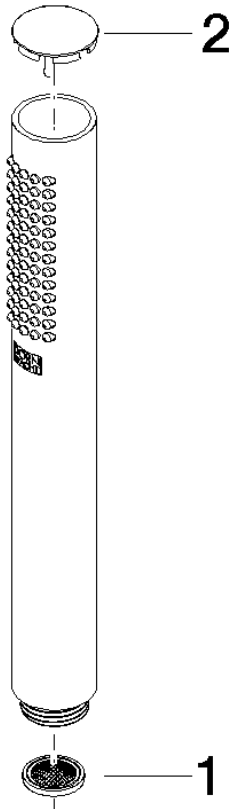

28 019 979

Product version from 4/1/2024

Parts for other
finishes can be found
here: [Chrome](#)