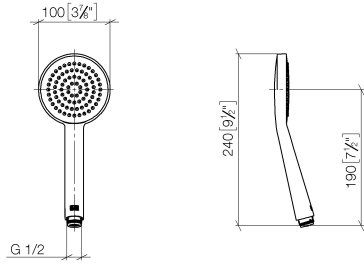

28 025 979

- spray head Ø 100mm
- COMPACT RAIN, max. flow rate 5 l/min (at 3 bar)
- with anti-scale system
- 1/2" connection
- This product can help a building meet the requirements of Green Building Rating Systems, e.g. LEED®, BREEAM®, DGNB

Intrinsic protection against back flow.

Fits: IMO, LULU, MADISON, MEM, TARA, CL.1, LISSÉ, VAIA, META, CYO

	Chrome	28 025 979-00 0010
	Brushed Platinum	28 025 979-06 0010
	Platinum	28 025 979-08 0010
	Dark Chrome	28 025 979-19 0010
	Light Gold	28 025 979-26 0010
	Brushed Durabronze (23kt Gold)	28 025 979-28 0010
	Matte Black	28 025 979-33 0010
	Brushed Champagne (22kt Gold)	28 025 979-46 0010
	Champagne (22kt Gold)	28 025 979-47 0010
	Brushed Chrome	28 025 979-93 0010
	Brushed Dark Platinum	28 025 979-99 0010

28 025 979

mm [inches]

Flow rate chart

28 025 979

Product version from 4/1/2023

SERIES-VARIOUS Hand shower FlowReduce - Chrome

IMO

28 025 979