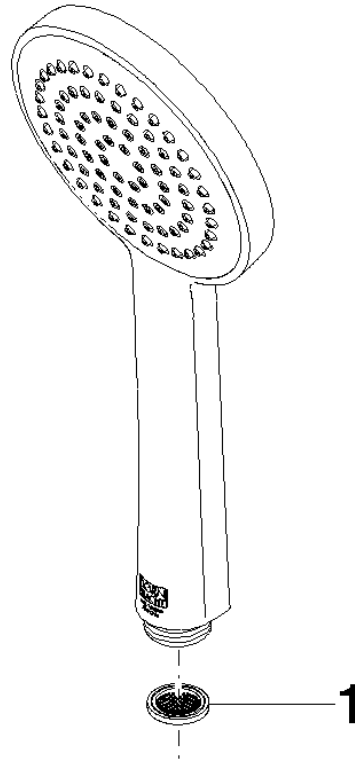

28 025 979

- spray head Ø 100mm
- COMPACT RAIN, max. flow rate 5 l/min (at 3 bar)
- with anti-scale system
- 1/2" connection
- This product can help a building meet the requirements of Green Building Rating Systems, e.g. LEED®, BREEAM®, DGNB

Intrinsic protection against back flow.

Fits: IMO, LULU, MADISON, MEM, TARA, CL.1, LISSÉ, VAIA, META, CYO

	Chrome	28 025 979-00 0010
	Brushed Platinum	28 025 979-06 0010
	Platinum	28 025 979-08 0010
	Dark Chrome	28 025 979-19 0010
	Light Gold	28 025 979-26 0010
	Brushed Durabronze (23kt Gold)	28 025 979-28 0010
	Matte Black	28 025 979-33 0010
	Brushed Champagne (22kt Gold)	28 025 979-46 0010
	Champagne (22kt Gold)	28 025 979-47 0010
	Brushed Chrome	28 025 979-93 0010
	Brushed Dark Platinum	28 025 979-99 0010

28 025 979

mm [inches]

Flow rate chart

28 025 979

Product version from 4/1/2023

SERIES-VARIOUS Hand shower FlowReduce - Chrome

IMO

28 025 979

Spare parts list

Product version from 4/1/2023

No.	Item Number	Name	Quantity used	Delivery time
	09 23 01 039 90	sieve	1	2