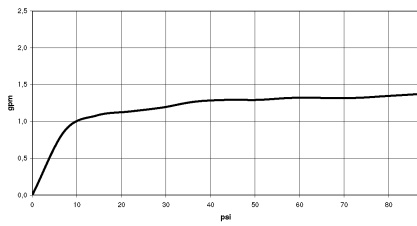

28 025 979

- spray head Ø 100mm
- COMPACT RAIN, max. flow rate 5 l/min (at 3 bar)
- with anti-scale system
- 1/2" connection
- This product can help a building meet the requirements of Green Building Rating Systems, e.g. LEED®, BREEAM®, DGNB

Intrinsic protection against back flow.

Fits: IMO, LULU, MADISON, MEM, TARA, CL.1, LISSÉ, VAIA, META, CYO

	Platinum	28 025 979-08 0010
	Chrome	28 025 979-00 0010
	Brushed Platinum	28 025 979-06 0010
	Dark Chrome	28 025 979-19 0010
	Light Gold	28 025 979-26 0010
	Brushed Durabronze (23kt Gold)	28 025 979-28 0010
	Matte Black	28 025 979-33 0010
	Brushed Champagne (22kt Gold)	28 025 979-46 0010
	Champagne (22kt Gold)	28 025 979-47 0010
	Brushed Chrome	28 025 979-93 0010
	Brushed Dark Platinum	28 025 979-99 0010

28 025 979

mm [inches]

**Flow rate chart**

28 025 979

**Product version from 4/1/2023**

Parts for other  
finishes can be found  
here: [Chrome](#)

SERIES-VARIOUS Hand shower - Platinum

IMO