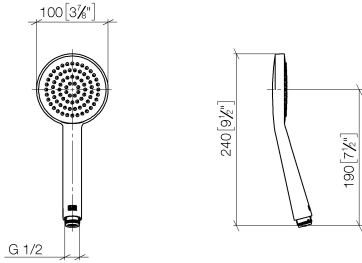

SERIES-VARIOUS Hand shower - Brushed Champagne (22kt Gold)

IMO

28 025 979

- spray head Ø 100mm
- COMPACT RAIN, max. flow rate 5 l/min (at 3 bar)
- with anti-scale system
- 1/2" connection
- This product can help a building meet the requirements of Green Building Rating Systems, e.g. LEED®, BREEAM®, DGNB

Intrinsic protection against back flow.

Fits: IMO, LULU, MADISON, MEM, TARA, CL.1, LISSÉ, VAIA, META, CYO

	Brushed Champagne (22kt Gold)	28 025 979-46 0010
	Chrome	28 025 979-00 0010
	Brushed Platinum	28 025 979-06 0010
	Platinum	28 025 979-08 0010
	Dark Chrome	28 025 979-19 0010
	Light Gold	28 025 979-26 0010
	Brushed Durabronze (23kt Gold)	28 025 979-28 0010
	Matte Black	28 025 979-33 0010
	Champagne (22kt Gold)	28 025 979-47 0010
	Brushed Chrome	28 025 979-93 0010
	Brushed Dark Platinum	28 025 979-99 0010

SERIES-VARIOUS Hand shower - Brushed Champagne (22kt Gold)

IMO

28 025 979

mm [inches]

Flow rate chart

SERIES-VARIOUS Hand shower - Brushed Champagne (22kt Gold)

IMO

28 025 979