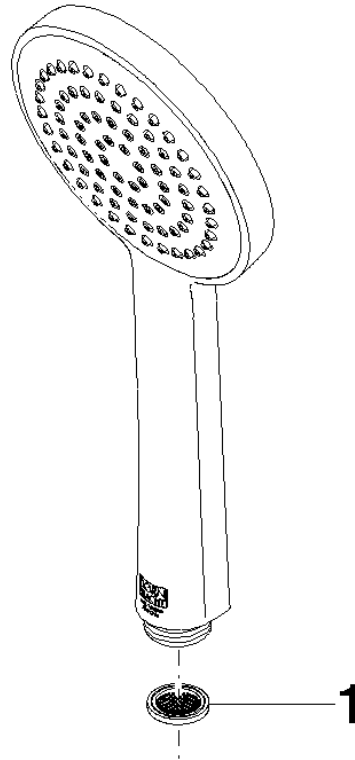

SERIES-VARIOUS Hand shower FlowReduce - Brushed Dark Platinum

IMO

28 025 979

Product version from 4/1/2023

Parts for other finishes can be found here: [Chrome](#)