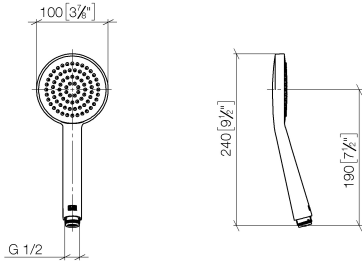

28 025 979

- spray head Ø 100mm
- COMPACT RAIN, max. flow rate 5 l/min (at 3 bar)
- with anti-scale system
- 1/2" connection
- This product can help a building meet the requirements of Green Building Rating Systems, e.g. LEED®, BREEAM®, DGNB

Intrinsic protection against back flow.

Fits: IMO, LULU, MADISON, MEM, TARA, CL.1, LISSÉ, VAIA, META, CYO

	Brushed Dark Platinum	28 025 979-99 0010
	Chrome	28 025 979-00 0010
	Brushed Platinum	28 025 979-06 0010
	Platinum	28 025 979-08 0010
	Dark Chrome	28 025 979-19 0010
	Light Gold	28 025 979-26 0010
	Brushed Durabronze (23kt Gold)	28 025 979-28 0010
	Matte Black	28 025 979-33 0010
	Brushed Champagne (22kt Gold)	28 025 979-46 0010
	Champagne (22kt Gold)	28 025 979-47 0010
	Brushed Chrome	28 025 979-93 0010

# SERIES-VARIOUS Hand shower FlowReduce - Brushed Dark Platinum

IMO

28 025 979

mm [inches]