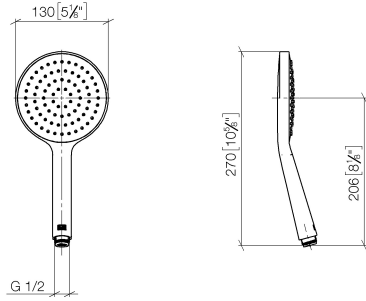

28 027 979

- spray head Ø 130 mm
- COMPACT RAIN, max. flow rate 6.8 l/min (at 3 bar)
- with anti-scale system
- 1/2" connection
- This product can help a building meet the requirements of Green Building Rating Systems, e.g. LEED®, BREEAM®, DGNB

Intrinsic protection against back flow.

Fits: IMO, LULU, MADISON, MEM, TARA, CL.1, LISSÉ, VAIA, META, CYO

	Platinum	28 027 979-08 0010
	Chrome	28 027 979-00 0010
	Brushed Platinum	28 027 979-06 0010
	Dark Chrome	28 027 979-19 0010
	Light Gold	28 027 979-26 0010
	Brushed Durabronze (23kt Gold)	28 027 979-28 0010
	Matte Black	28 027 979-33 0010
	Brushed Champagne (22kt Gold)	28 027 979-46 0010
	Champagne (22kt Gold)	28 027 979-47 0010
	Brushed Chrome	28 027 979-93 0010
	Brushed Dark Platinum	28 027 979-99 0010

28 027 979

mm [inches]

Flow rate chart

28 027 979

Product version from 4/1/2024

Parts for other
finishes can be found
here: [Chrome](#)

SERIES-VARIOUS Hand shower - Platinum

IMO