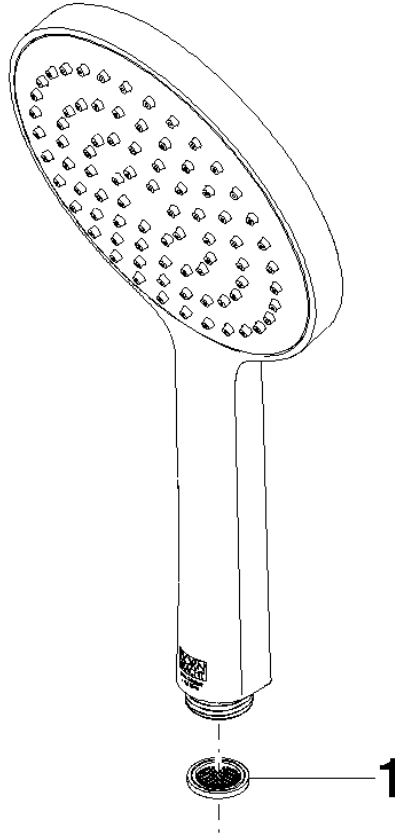

28 027 979

- spray head Ø 130 mm
- COMPACT RAIN, max. flow rate 6.8 l/min (at 3 bar)
- with anti-scale system
- 1/2" connection
- This product can help a building meet the requirements of Green Building Rating Systems, e.g. LEED®, BREEAM®, DGNB

Intrinsic protection against back flow.

Fits: IMO, LULU, MADISON, MEM, TARA, CL.1, LISSÉ, VAIA, META, CYO

	Platinum	28 027 979-08 0010
	Chrome	28 027 979-00 0010
	Brushed Platinum	28 027 979-06 0010
	Dark Chrome	28 027 979-19 0010
	Light Gold	28 027 979-26 0010
	Brushed Durabronze (23kt Gold)	28 027 979-28 0010
	Matte Black	28 027 979-33 0010
	Brushed Champagne (22kt Gold)	28 027 979-46 0010
	Champagne (22kt Gold)	28 027 979-47 0010
	Brushed Chrome	28 027 979-93 0010
	Brushed Dark Platinum	28 027 979-99 0010

28 027 979

mm [inches]

Flow rate chart

28 027 979

Product version from 4/1/2024

Parts for other
finishes can be found
here: [Chrome](#)

SERIES-VARIOUS Hand shower - Platinum

IMO