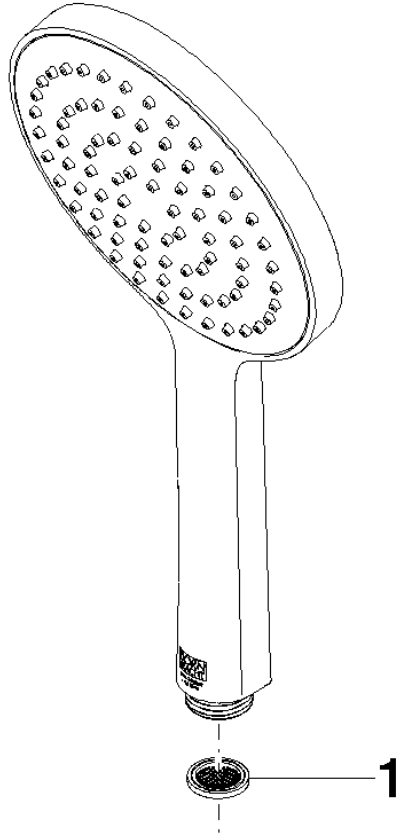

28 027 979

- spray head Ø 130 mm
- COMPACT RAIN, max. flow rate 6.8 l/min (at 3 bar)
- with anti-scale system
- 1/2" connection
- This product can help a building meet the requirements of Green Building Rating Systems, e.g. LEED®, BREEAM®, DGNB

Intrinsic protection against back flow.

Fits: IMO, LULU, MADISON, MEM, TARA, CL.1, LISSÉ, VAIA, META, CYO

	Champagne (22kt Gold)	28 027 979-47 0010
	Chrome	28 027 979-00 0010
	Brushed Platinum	28 027 979-06 0010
	Platinum	28 027 979-08 0010
	Dark Chrome	28 027 979-19 0010
	Light Gold	28 027 979-26 0010
	Brushed Durabronze (23kt Gold)	28 027 979-28 0010
	Matte Black	28 027 979-33 0010
	Brushed Champagne (22kt Gold)	28 027 979-46 0010
	Brushed Chrome	28 027 979-93 0010
	Brushed Dark Platinum	28 027 979-99 0010

# SERIES-VARIOUS Hand shower - Champagne (22kt Gold)

IMO

28 027 979

mm [inches]

## Flow rate chart

28 027 979

**Product version from 4/1/2024**

Parts for other  
finishes can be found  
here: [Chrome](#)

SERIES-VARIOUS Hand shower - Champagne (22kt Gold)

IMO

28 027 979

**Spare parts list**