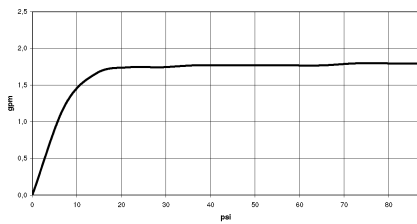

28 027 979

- spray head Ø 130 mm
- COMPACT RAIN, max. flow rate 6.8 l/min (at 3 bar)
- with anti-scale system
- 1/2" connection
- This product can help a building meet the requirements of Green Building Rating Systems, e.g. LEED®, BREEAM®, DGNB

# SERIES-VARIOUS Hand shower - Champagne (22kt Gold)

IMO

28 027 979

mm [inches]

## Flow rate chart

28 027 979

**Product version from 4/1/2024**

Parts for other  
finishes can be found  
here: [Chrome](#)

SERIES-VARIOUS Hand shower - Champagne (22kt Gold)

IMO

28 027 979

**Spare parts list**