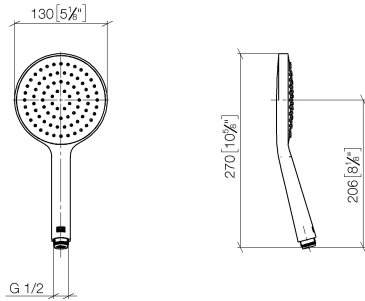

28 027 979

- spray head Ø 130 mm
- COMPACT RAIN, max. flow rate 6.8 l/min (at 3 bar)
- with anti-scale system
- 1/2" connection
- This product can help a building meet the requirements of Green Building Rating Systems, e.g. LEED®, BREEAM®, DGNB

Intrinsic protection against back flow.

Fits: IMO, LULU, MADISON, MEM, TARA, CL.1, LISSÉ, VAIA, META, CYO

	Champagne (22kt Gold)	28 027 979-47 0010
	Chrome	28 027 979-00 0010
	Brushed Platinum	28 027 979-06 0010
	Platinum	28 027 979-08 0010
	Dark Chrome	28 027 979-19 0010
	Light Gold	28 027 979-26 0010
	Brushed Durabronze (23kt Gold)	28 027 979-28 0010
	Matte Black	28 027 979-33 0010
	Brushed Champagne (22kt Gold)	28 027 979-46 0010
	Brushed Chrome	28 027 979-93 0010
	Brushed Dark Platinum	28 027 979-99 0010

# SERIES-VARIOUS Hand shower - Champagne (22kt Gold)

IMO

28 027 979

mm [inches]