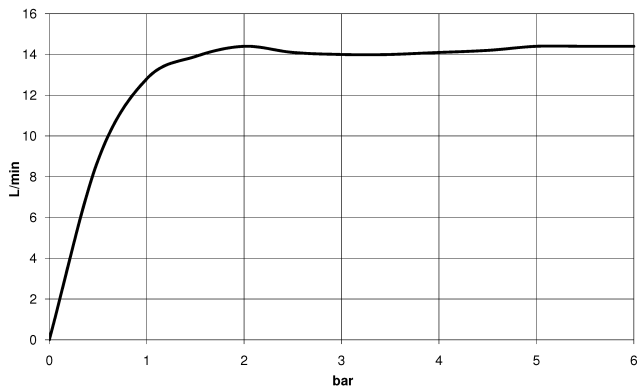

# SERIES-VARIOUS Hand shower - Chrome

IMO

28 029 979 Product version from 4/1/2024

- COMPACT RAIN, max. flow rate 15 l/min (at 3 bar)
- with anti-scale system
- 1/2" connection

Intrinsic protection against back flow.

## SERIES-VARIOUS Hand shower - Chrome

---

IMO

28 029 979 Product version from 4/1/2024

28 029 979 Product version from 4/1/2024

mm [inches]

**Flow rate chart**

**Spare parts list**

No.	Item Number	Name	Quantity used	Delivery time
1	09 23 01 039 90	sieve	1	2
2	09 21 02 153-00	cap	1	10