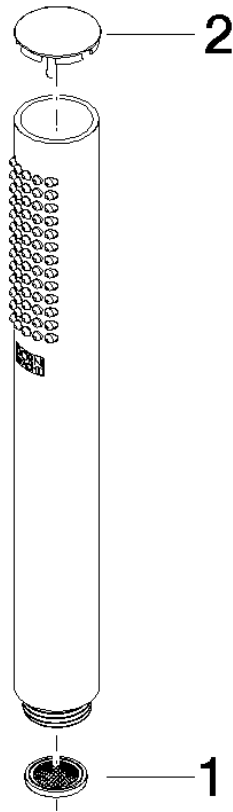

# SERIES-VARIOUS Hand shower - Chrome

IMO

28 029 979 Product version from 4/1/2024

- COMPACT RAIN, max. flow rate 15 l/min (at 3 bar)
- with anti-scale system
- 1/2" connection

Intrinsic protection against back flow.

Fits: IMO, LULU, MADISON, MEM, TARA, CL.1, LISSÉ, VAIA, META, CYO

	Chrome	28 029 979-00
	Chrome	28 029 979-00 0010
	Brushed Platinum	28 029 979-06 0010
	Brushed Platinum	28 029 979-06
	Platinum	28 029 979-08
	Platinum	28 029 979-08 0010
	Dark Chrome	28 029 979-19
	Dark Chrome	28 029 979-19 0010
	Light Gold	28 029 979-26
	Light Gold	28 029 979-26 0010
	Brushed Light Gold	28 029 979-27
	Brushed Light Gold	28 029 979-27 0010
	Brushed Durabrass (23kt Gold)	28 029 979-28 0010
	Brushed Durabrass (23kt Gold)	28 029 979-28
	Matte Black	28 029 979-33 0010
	Matte Black	28 029 979-33
	Brushed Champagne (22kt Gold)	28 029 979-46
	Brushed Champagne (22kt Gold)	28 029 979-46 0010
	Champagne (22kt Gold)	28 029 979-47
	Champagne (22kt Gold)	28 029 979-47 0010
	Brushed Chrome	28 029 979-93 0010
	Brushed Chrome	28 029 979-93
	Brushed Dark Platinum	28 029 979-99 0010
	Brushed Dark Platinum	28 029 979-99

## SERIES-VARIOUS Hand shower - Chrome

---

IMO

28 029 979 Product version from 4/1/2024

28 029 979 Product version from 4/1/2024

mm [inches]

**Flow rate chart**

**Spare parts list**

No.	Item Number	Name	Quantity used	Delivery time
1	09 23 01 039 90	sieve	1	2
2	09 21 02 153-00	cap	1	10