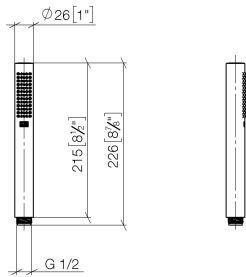

# SERIES-VARIOUS Hand shower - Chrome

IMO

28 029 979 Product version from 4/1/2024

- COMPACT RAIN, max. flow rate 15 l/min (at 3 bar)
- with anti-scale system
- 1/2" connection

Intrinsic protection against back flow.

## SERIES-VARIOUS Hand shower - Chrome

---

IMO

28 029 979 Product version from 4/1/2024

28 029 979 Product version from 4/1/2024

mm [inches]

**Flow rate chart**

**Spare parts list**