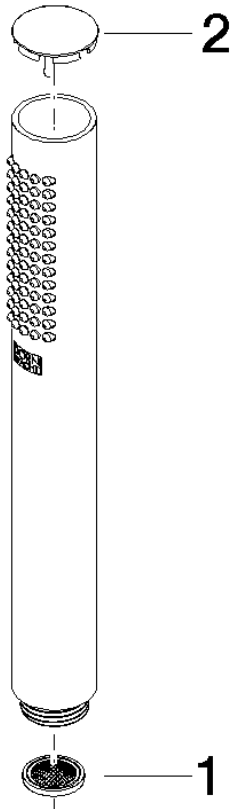

SERIES-VARIOUS Hand shower - Brushed Platinum

IMO

28 029 979

- COMPACT RAIN, max. flow rate 15 l/min (at 3 bar)
- with anti-scale system
- 1/2" connection

Intrinsic protection against back flow.

Fits: IMO, LULU, MADISON, MEM, TARA,
CL.1, LISSÉ, VAIA, META, CYO

	Brushed Platinum	28 029 979-06
	Chrome	28 029 979-00 0010
	Chrome	28 029 979-00
	Brushed Platinum	28 029 979-06 0010
	Platinum	28 029 979-08
	Platinum	28 029 979-08 0010
	Dark Chrome	28 029 979-19
	Dark Chrome	28 029 979-19 0010
	Light Gold	28 029 979-26
	Light Gold	28 029 979-26 0010
	Brushed Durabass (23kt Gold)	28 029 979-28
	Brushed Durabass (23kt Gold)	28 029 979-28 0010
	Matte Black	28 029 979-33 0010
	Matte Black	28 029 979-33
	Brushed Champagne (22kt Gold)	28 029 979-46 0010
	Brushed Champagne (22kt Gold)	28 029 979-46
	Champagne (22kt Gold)	28 029 979-47 0010
	Champagne (22kt Gold)	28 029 979-47
	Brushed Chrome	28 029 979-93
	Brushed Chrome	28 029 979-93 0010
	Brushed Dark Platinum	28 029 979-99
	Brushed Dark Platinum	28 029 979-99 0010

28 029 979

mm [inches]

Flow rate chart

28 029 979

Product version from 4/1/2024

Parts for other
finishes can be found
here: [Chrome](#)

SERIES-VARIOUS Hand shower - Brushed Platinum

IMO

28 029 979

Spare parts list

Product version from 4/1/2024

No.	Item Number	Name	Quantity used	Delivery time
	09 23 01 039 90	sieve	2	2