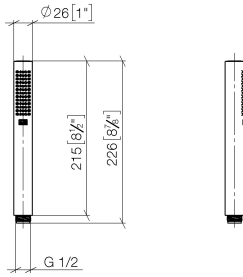

SERIES-VARIOUS Hand shower - Brushed Platinum

IMO

28 029 979

- COMPACT RAIN, max. flow rate 15 l/min (at 3 bar)
- with anti-scale system
- 1/2" connection

Intrinsic protection against back flow.

Fits: IMO, LULU, MADISON, MEM, TARA,
CL.1, LISSÉ, VAIA, META, CYO

28 029 979

mm [inches]

Flow rate chart

28 029 979

Product version from 4/1/2024

Parts for other
finishes can be found
here: [Chrome](#)

SERIES-VARIOUS Hand shower - Brushed Platinum

IMO