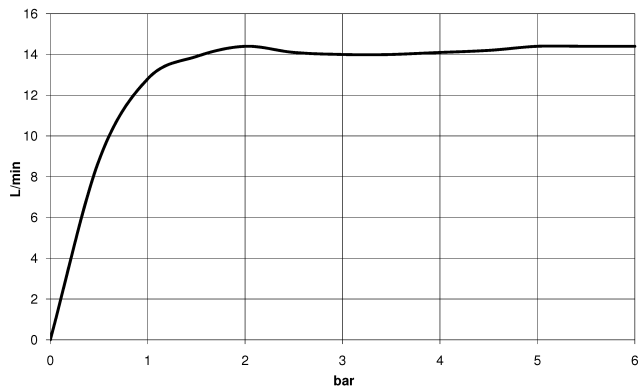

SERIES-VARIOUS Hand shower - Brushed Platinum

IMO

28 029 979

- COMPACT RAIN, max. flow rate 15 l/min (at 3 bar)
- with anti-scale system
- 1/2" connection

Intrinsic protection against back flow.

Fits: IMO, LULU, MADISON, MEM, TARA,
CL.1, LISSÉ, VAIA, META, CYO

	Brushed Platinum	28 029 979-06
	Chrome	28 029 979-00 0010
	Chrome	28 029 979-00
	Brushed Platinum	28 029 979-06 0010
	Platinum	28 029 979-08
	Platinum	28 029 979-08 0010
	Dark Chrome	28 029 979-19
	Dark Chrome	28 029 979-19 0010
	Light Gold	28 029 979-26
	Light Gold	28 029 979-26 0010
	Brushed Durabass (23kt Gold)	28 029 979-28
	Brushed Durabass (23kt Gold)	28 029 979-28 0010
	Matte Black	28 029 979-33 0010
	Matte Black	28 029 979-33
	Brushed Champagne (22kt Gold)	28 029 979-46 0010
	Brushed Champagne (22kt Gold)	28 029 979-46
	Champagne (22kt Gold)	28 029 979-47 0010
	Champagne (22kt Gold)	28 029 979-47
	Brushed Chrome	28 029 979-93
	Brushed Chrome	28 029 979-93 0010
	Brushed Dark Platinum	28 029 979-99
	Brushed Dark Platinum	28 029 979-99 0010

28 029 979

mm [inches]

Flow rate chart

28 029 979

Product version from 4/1/2024

Parts for other
finishes can be found
here: [Chrome](#)

SERIES-VARIOUS Hand shower - Brushed Platinum

IMO