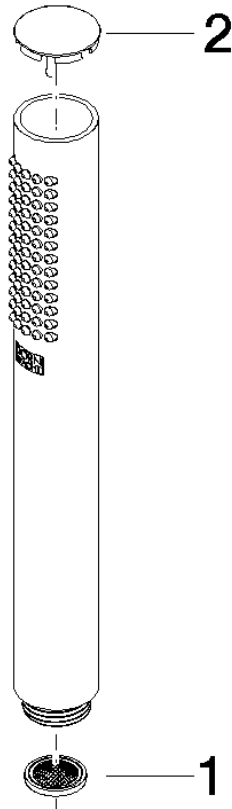

**SERIES-VARIOUS Hand shower - Brushed Platinum**

IMO

28 029 979

- COMPACT RAIN, max. flow rate 6.8 l/min (at 3 bar)
- with anti-scale system
- 1/2" connection
- This product can help a building meet the requirements of Green Building Rating Systems, e.g. LEED®, BREEAM®, DGNB

# SERIES-VARIOUS Hand shower - Brushed Platinum

IMO

28 029 979

mm [inches]

## Flow rate chart

28 029 979

**Product version from 4/1/2024**

Parts for other finishes can be found here: [Chrome](#)

SERIES-VARIOUS Hand shower - Brushed Platinum

IMO

28 029 979

**Spare parts list**

**Product version from 4/1/2024**

No.	Item Number	Name	Quantity used	Delivery time
	09 23 01 039 90	sieve	2	2