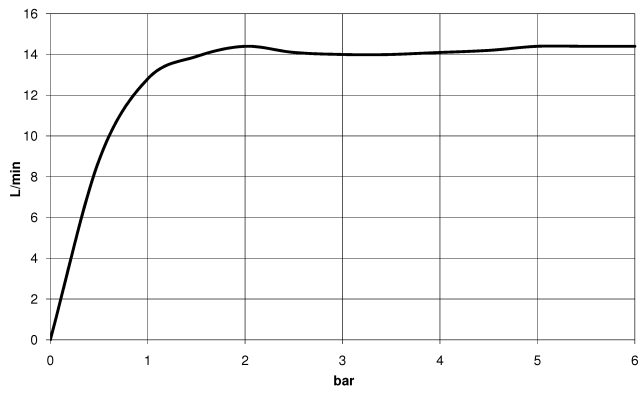

SERIES-VARIOUS Hand shower - Platinum

IMO

28 029 979

- COMPACT RAIN, max. flow rate 15 l/min (at 3 bar)
- with anti-scale system
- 1/2" connection

Intrinsic protection against back flow.

Fits: IMO, LULU, MADISON, MEM, TARA,
CL.1, LISSÉ, VAIA, META, CYO

	Platinum	28 029 979-08
	Chrome	28 029 979-00 0010
	Chrome	28 029 979-00
	Brushed Platinum	28 029 979-06 0010
	Brushed Platinum	28 029 979-06
	Platinum	28 029 979-08 0010
	Dark Chrome	28 029 979-19
	Dark Chrome	28 029 979-19 0010
	Light Gold	28 029 979-26
	Light Gold	28 029 979-26 0010
	Brushed Durabass (23kt Gold)	28 029 979-28
	Brushed Durabass (23kt Gold)	28 029 979-28 0010
	Matte Black	28 029 979-33 0010
	Matte Black	28 029 979-33
	Brushed Champagne (22kt Gold)	28 029 979-46 0010
	Brushed Champagne (22kt Gold)	28 029 979-46
	Champagne (22kt Gold)	28 029 979-47 0010
	Champagne (22kt Gold)	28 029 979-47
	Brushed Chrome	28 029 979-93
	Brushed Chrome	28 029 979-93 0010
	Brushed Dark Platinum	28 029 979-99
	Brushed Dark Platinum	28 029 979-99 0010

28 029 979

mm [inches]

Flow rate chart

28 029 979

Product version from 4/1/2024

Parts for other
finishes can be found
here: [Chrome](#)

SERIES-VARIOUS Hand shower - Platinum

IMO