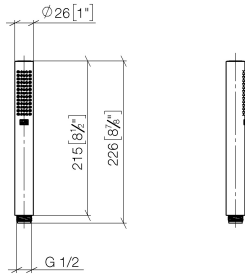

SERIES-VARIOUS Hand shower - Platinum

IMO

28 029 979

- COMPACT RAIN, max. flow rate 15 l/min (at 3 bar)
- with anti-scale system
- 1/2" connection

Intrinsic protection against back flow.

Fits: IMO, LULU, MADISON, MEM, TARA,
CL.1, LISSÉ, VAIA, META, CYO

28 029 979

mm [inches]

Flow rate chart

28 029 979

Product version from 4/1/2024

Parts for other
finishes can be found
here: [Chrome](#)

SERIES-VARIOUS Hand shower - Platinum

IMO