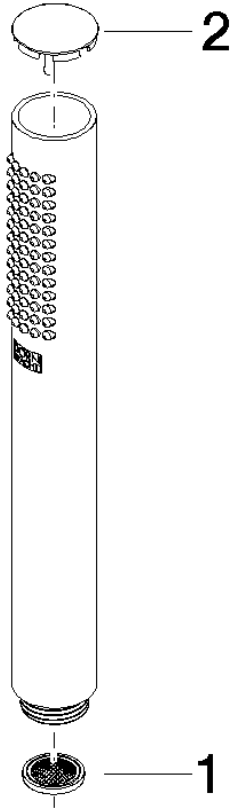

SERIES-VARIOUS Hand shower - Platinum

IMO

28 029 979

- COMPACT RAIN, max. flow rate 15 l/min (at 3 bar)
- with anti-scale system
- 1/2" connection

Intrinsic protection against back flow.

Fits: IMO, LULU, MADISON, MEM, TARA,
CL.1, LISSÉ, VAIA, META, CYO

	Platinum	28 029 979-08
	Chrome	28 029 979-00 0010
	Chrome	28 029 979-00
	Brushed Platinum	28 029 979-06 0010
	Brushed Platinum	28 029 979-06
	Platinum	28 029 979-08 0010
	Dark Chrome	28 029 979-19
	Dark Chrome	28 029 979-19 0010
	Light Gold	28 029 979-26
	Light Gold	28 029 979-26 0010
	Brushed Durabass (23kt Gold)	28 029 979-28
	Brushed Durabass (23kt Gold)	28 029 979-28 0010
	Matte Black	28 029 979-33 0010
	Matte Black	28 029 979-33
	Brushed Champagne (22kt Gold)	28 029 979-46 0010
	Brushed Champagne (22kt Gold)	28 029 979-46
	Champagne (22kt Gold)	28 029 979-47 0010
	Champagne (22kt Gold)	28 029 979-47
	Brushed Chrome	28 029 979-93
	Brushed Chrome	28 029 979-93 0010
	Brushed Dark Platinum	28 029 979-99
	Brushed Dark Platinum	28 029 979-99 0010

28 029 979

mm [inches]

Flow rate chart

28 029 979

Product version from 4/1/2024

Parts for other
finishes can be found
here: [Chrome](#)

SERIES-VARIOUS Hand shower - Platinum

IMO

28 029 979

Spare parts list

Product version from 4/1/2024

No.	Item Number	Name	Quantity used	Delivery time
	09 23 01 039 90	sieve	2	2