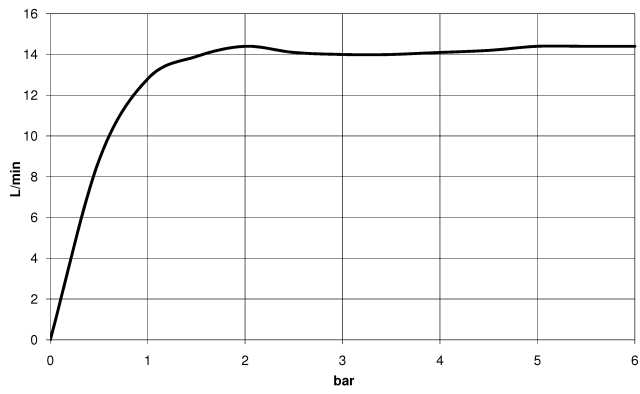

SERIES-VARIOUS Hand shower - Dark Chrome

IMO

28 029 979

- COMPACT RAIN, max. flow rate 15 l/min (at 3 bar)
- with anti-scale system
- 1/2" connection

Intrinsic protection against back flow.

Fits: IMO, LULU, MADISON, MEM, TARA,
CL.1, LISSÉ, VAIA, META, CYO

	Dark Chrome	28 029 979-19
	Chrome	28 029 979-00 0010
	Chrome	28 029 979-00
	Brushed Platinum	28 029 979-06 0010
	Brushed Platinum	28 029 979-06
	Platinum	28 029 979-08
	Platinum	28 029 979-08 0010
	Dark Chrome	28 029 979-19 0010
	Light Gold	28 029 979-26
	Light Gold	28 029 979-26 0010
	Brushed Durabass (23kt Gold)	28 029 979-28
	Brushed Durabass (23kt Gold)	28 029 979-28 0010
	Matte Black	28 029 979-33 0010
	Matte Black	28 029 979-33
	Brushed Champagne (22kt Gold)	28 029 979-46 0010
	Brushed Champagne (22kt Gold)	28 029 979-46
	Champagne (22kt Gold)	28 029 979-47 0010
	Champagne (22kt Gold)	28 029 979-47
	Brushed Chrome	28 029 979-93
	Brushed Chrome	28 029 979-93 0010
	Brushed Dark Platinum	28 029 979-99
	Brushed Dark Platinum	28 029 979-99 0010

28 029 979

mm [inches]

Flow rate chart

28 029 979

Product version from 4/1/2024

Parts for other
finishes can be found
here: [Chrome](#)

SERIES-VARIOUS Hand shower - Dark Chrome

IMO