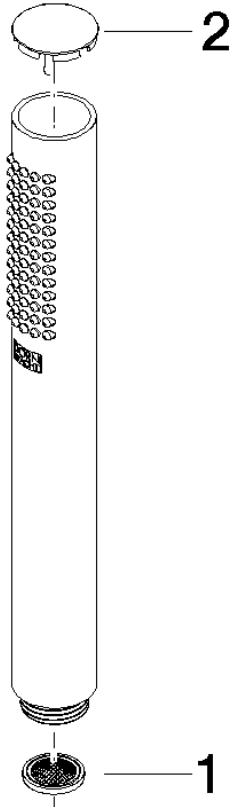

SERIES-VARIOUS Hand shower - Dark Chrome

IMO

28 029 979

- COMPACT RAIN, max. flow rate 15 l/min (at 3 bar)
- with anti-scale system
- 1/2" connection

Intrinsic protection against back flow.

Fits: IMO, LULU, MADISON, MEM, TARA,
CL.1, LISSÉ, VAIA, META, CYO

	Dark Chrome	28 029 979-19
	Chrome	28 029 979-00 0010
	Chrome	28 029 979-00
	Brushed Platinum	28 029 979-06 0010
	Brushed Platinum	28 029 979-06
	Platinum	28 029 979-08
	Platinum	28 029 979-08 0010
	Dark Chrome	28 029 979-19 0010
	Light Gold	28 029 979-26
	Light Gold	28 029 979-26 0010
	Brushed Durabass (23kt Gold)	28 029 979-28
	Brushed Durabass (23kt Gold)	28 029 979-28 0010
	Matte Black	28 029 979-33 0010
	Matte Black	28 029 979-33
	Brushed Champagne (22kt Gold)	28 029 979-46 0010
	Brushed Champagne (22kt Gold)	28 029 979-46
	Champagne (22kt Gold)	28 029 979-47 0010
	Champagne (22kt Gold)	28 029 979-47
	Brushed Chrome	28 029 979-93
	Brushed Chrome	28 029 979-93 0010
	Brushed Dark Platinum	28 029 979-99
	Brushed Dark Platinum	28 029 979-99 0010

28 029 979

mm [inches]

Flow rate chart

28 029 979

Product version from 4/1/2024

Parts for other
finishes can be found
here: [Chrome](#)

SERIES-VARIOUS Hand shower - Dark Chrome

IMO

28 029 979

Spare parts list

Product version from 4/1/2024

No.	Item Number	Name	Quantity used	Delivery time
	09 23 01 039 90	sieve	2	2