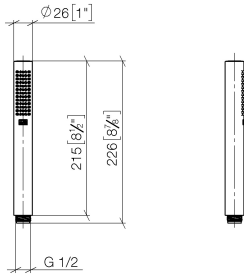

SERIES-VARIOUS Hand shower - Dark Chrome

IMO

28 029 979

- COMPACT RAIN, max. flow rate 15 l/min (at 3 bar)
- with anti-scale system
- 1/2" connection

Intrinsic protection against back flow.

Fits: IMO, LULU, MADISON, MEM, TARA,
CL.1, LISSÉ, VAIA, META, CYO

28 029 979

mm [inches]

Flow rate chart

28 029 979

Product version from 4/1/2024

Parts for other
finishes can be found
here: [Chrome](#)

SERIES-VARIOUS Hand shower - Dark Chrome

IMO