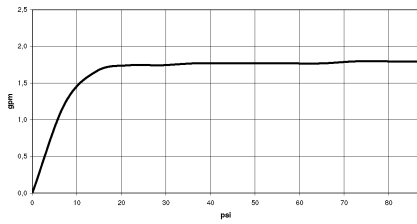

SERIES-VARIOUS Hand shower - Light Gold

IMO

28 029 979

- COMPACT RAIN, max. flow rate 6.8 l/min (at 3 bar)
- with anti-scale system
- 1/2" connection
- This product can help a building meet the requirements of Green Building Rating Systems, e.g. LEED®, BREEAM®, DGNB

Intrinsic protection against back flow.

Fits: IMO, LULU, MADISON, MEM, TARA, CL.1, LISSÉ, VAIA, META, CYO

	Light Gold	28 029 979-26 0010
	Chrome	28 029 979-00 0010
	Chrome	28 029 979-00
	Brushed Platinum	28 029 979-06 0010
	Brushed Platinum	28 029 979-06
	Platinum	28 029 979-08
	Platinum	28 029 979-08 0010
	Dark Chrome	28 029 979-19
	Dark Chrome	28 029 979-19 0010
	Light Gold	28 029 979-26
	Brushed Durabronze (23kt Gold)	28 029 979-28
	Brushed Durabronze (23kt Gold)	28 029 979-28 0010
	Matte Black	28 029 979-33 0010
	Matte Black	28 029 979-33
	Brushed Champagne (22kt Gold)	28 029 979-46 0010
	Brushed Champagne (22kt Gold)	28 029 979-46
	Champagne (22kt Gold)	28 029 979-47 0010
	Champagne (22kt Gold)	28 029 979-47
	Brushed Chrome	28 029 979-93
	Brushed Chrome	28 029 979-93 0010
	Brushed Dark Platinum	28 029 979-99
	Brushed Dark Platinum	28 029 979-99 0010

28 029 979

mm [inches]

Flow rate chart

28 029 979

Product version from 4/1/2024

Parts for other
finishes can be found
here: [Chrome](#)

SERIES-VARIOUS Hand shower - Light Gold

IMO