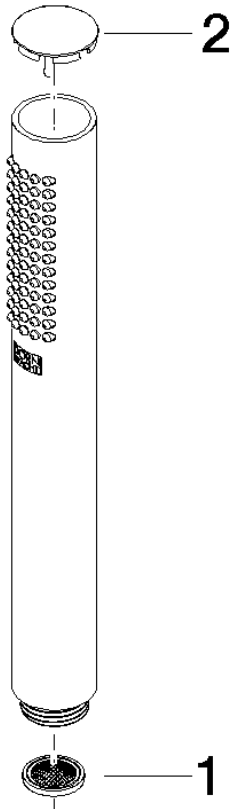

SERIES-VARIOUS Hand shower - Light Gold

IMO

28 029 979

- COMPACT RAIN, max. flow rate 6.8 l/min (at 3 bar)
- with anti-scale system
- 1/2" connection
- This product can help a building meet the requirements of Green Building Rating Systems, e.g. LEED®, BREEAM®, DGNB

Intrinsic protection against back flow.

Fits: IMO, LULU, MADISON, MEM, TARA, CL.1, LISSÉ, VAIA, META, CYO

	Light Gold	28 029 979-26 0010
	Chrome	28 029 979-00 0010
	Chrome	28 029 979-00
	Brushed Platinum	28 029 979-06 0010
	Brushed Platinum	28 029 979-06
	Platinum	28 029 979-08
	Platinum	28 029 979-08 0010
	Dark Chrome	28 029 979-19
	Dark Chrome	28 029 979-19 0010
	Light Gold	28 029 979-26
	Brushed Durabronze (23kt Gold)	28 029 979-28
	Brushed Durabronze (23kt Gold)	28 029 979-28 0010
	Matte Black	28 029 979-33 0010
	Matte Black	28 029 979-33
	Brushed Champagne (22kt Gold)	28 029 979-46 0010
	Brushed Champagne (22kt Gold)	28 029 979-46
	Champagne (22kt Gold)	28 029 979-47 0010
	Champagne (22kt Gold)	28 029 979-47
	Brushed Chrome	28 029 979-93
	Brushed Chrome	28 029 979-93 0010
	Brushed Dark Platinum	28 029 979-99
	Brushed Dark Platinum	28 029 979-99 0010

28 029 979

mm [inches]

Flow rate chart

28 029 979

Product version from 4/1/2024

Parts for other
finishes can be found
here: [Chrome](#)

SERIES-VARIOUS Hand shower - Light Gold

IMO

28 029 979

Spare parts list

Product version from 4/1/2024

No.	Item Number	Name	Quantity used	Delivery time
	09 23 01 039 90	sieve	2	2