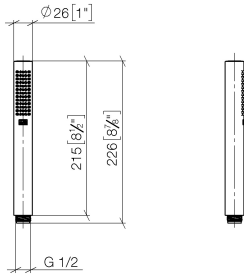

SERIES-VARIOUS Hand shower - Light Gold

IMO

28 029 979

- COMPACT RAIN, max. flow rate 6.8 l/min (at 3 bar)
- with anti-scale system
- 1/2" connection
- This product can help a building meet the requirements of Green Building Rating Systems, e.g. LEED®, BREEAM®, DGNB

Intrinsic protection against back flow.

Fits: IMO, LULU, MADISON, MEM, TARA, CL.1, LISSÉ, VAIA, META, CYO

	Light Gold	28 029 979-26 0010
	Chrome	28 029 979-00 0010
	Chrome	28 029 979-00
	Brushed Platinum	28 029 979-06 0010
	Brushed Platinum	28 029 979-06
	Platinum	28 029 979-08
	Platinum	28 029 979-08 0010
	Dark Chrome	28 029 979-19
	Dark Chrome	28 029 979-19 0010
	Light Gold	28 029 979-26
	Brushed Durabronze (23kt Gold)	28 029 979-28
	Brushed Durabronze (23kt Gold)	28 029 979-28 0010
	Matte Black	28 029 979-33 0010
	Matte Black	28 029 979-33
	Brushed Champagne (22kt Gold)	28 029 979-46 0010
	Brushed Champagne (22kt Gold)	28 029 979-46
	Champagne (22kt Gold)	28 029 979-47 0010
	Champagne (22kt Gold)	28 029 979-47
	Brushed Chrome	28 029 979-93
	Brushed Chrome	28 029 979-93 0010
	Brushed Dark Platinum	28 029 979-99
	Brushed Dark Platinum	28 029 979-99 0010

28 029 979

mm [inches]

Flow rate chart

28 029 979

Product version from 4/1/2024

Parts for other
finishes can be found
here: [Chrome](#)

SERIES-VARIOUS Hand shower - Light Gold

IMO