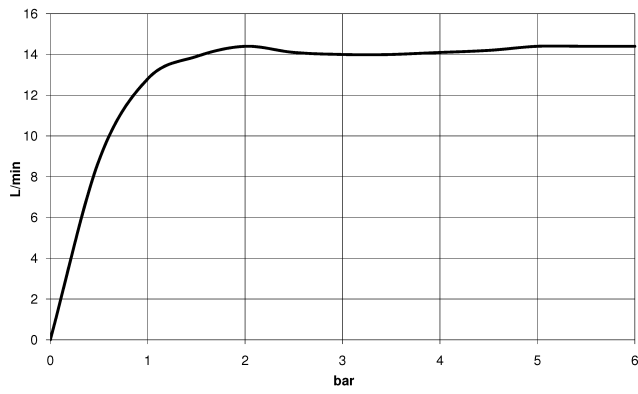

**SERIES-VARIOUS Hand shower - Matte Black**

IMO

28 029 979

- COMPACT RAIN, max. flow rate 15 l/min (at 3 bar)
- with anti-scale system
- 1/2" connection

Intrinsic protection against back flow.

Fits: IMO, LULU, MADISON, MEM, TARA,  
CL.1, LISSÉ, VAIA, META, CYO

	Matte Black	28 029 979-33
	Chrome	28 029 979-00 0010
	Chrome	28 029 979-00
	Brushed Platinum	28 029 979-06 0010
	Brushed Platinum	28 029 979-06
	Platinum	28 029 979-08
	Platinum	28 029 979-08 0010
	Dark Chrome	28 029 979-19
	Dark Chrome	28 029 979-19 0010
	Light Gold	28 029 979-26
	Light Gold	28 029 979-26 0010
	Brushed Durabass (23kt Gold)	28 029 979-28
	Brushed Durabass (23kt Gold)	28 029 979-28 0010
	Matte Black	28 029 979-33 0010
	Brushed Champagne (22kt Gold)	28 029 979-46 0010
	Brushed Champagne (22kt Gold)	28 029 979-46
	Champagne (22kt Gold)	28 029 979-47 0010
	Champagne (22kt Gold)	28 029 979-47
	Brushed Chrome	28 029 979-93
	Brushed Chrome	28 029 979-93 0010
	Brushed Dark Platinum	28 029 979-99
	Brushed Dark Platinum	28 029 979-99 0010

28 029 979

mm [inches]

Flow rate chart

28 029 979

**Product version from 4/1/2024**

Parts for other  
finishes can be found  
here: [Chrome](#)

SERIES-VARIOUS Hand shower - Matte Black

IMO