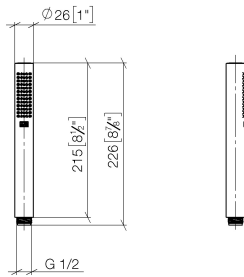

SERIES-VARIOUS Hand shower - Brushed Champagne (22kt Gold)

IMO

28 029 979

- COMPACT RAIN, max. flow rate 15 l/min (at 3 bar)
- with anti-scale system
- 1/2" connection

Intrinsic protection against back flow.

28 029 979

mm [inches]

Flow rate chart

28 029 979

Product version from 4/1/2024

Parts for other finishes can be found here: [Chrome](#)

SERIES-VARIOUS Hand shower - Brushed Champagne (22kt Gold)

IMO