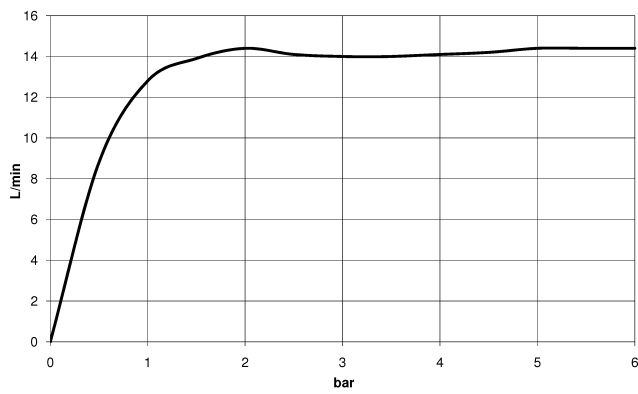

SERIES-VARIOUS Hand shower - Brushed Champagne (22kt Gold)

IMO

28 029 979

- COMPACT RAIN, max. flow rate 15 l/min (at 3 bar)
- with anti-scale system
- 1/2" connection

Intrinsic protection against back flow.

Fits: IMO, LULU, MADISON, MEM, TARA, CL.1, LISSÉ, VAIA, META, CYO

	Brushed Champagne (22kt Gold)	28 029 979-46
	Chrome	28 029 979-00 0010
	Chrome	28 029 979-00
	Brushed Platinum	28 029 979-06 0010
	Brushed Platinum	28 029 979-06
	Platinum	28 029 979-08
	Platinum	28 029 979-08 0010
	Dark Chrome	28 029 979-19
	Dark Chrome	28 029 979-19 0010
	Light Gold	28 029 979-26
	Light Gold	28 029 979-26 0010
	Brushed Durabronze (23kt Gold)	28 029 979-28
	Brushed Durabronze (23kt Gold)	28 029 979-28 0010
	Matte Black	28 029 979-33 0010
	Matte Black	28 029 979-33
	Brushed Champagne (22kt Gold)	28 029 979-46 0010
	Champagne (22kt Gold)	28 029 979-47 0010
	Champagne (22kt Gold)	28 029 979-47
	Brushed Chrome	28 029 979-93
	Brushed Chrome	28 029 979-93 0010
	Brushed Dark Platinum	28 029 979-99
	Brushed Dark Platinum	28 029 979-99 0010

28 029 979

mm [inches]

Flow rate chart

28 029 979

Product version from 4/1/2024

Parts for other finishes can be found here: [Chrome](#)

SERIES-VARIOUS Hand shower - Brushed Champagne (22kt Gold)

IMO