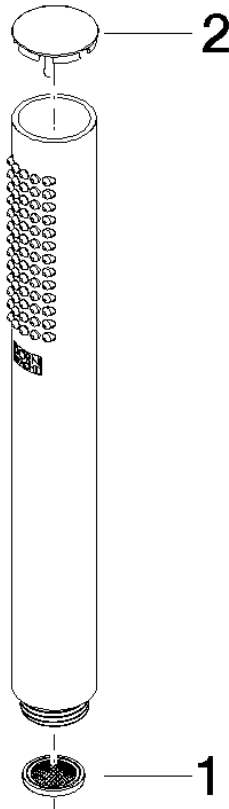

SERIES-VARIOUS Hand shower - Brushed Champagne (22kt Gold)

IMO

28 029 979

- COMPACT RAIN, max. flow rate 15 l/min (at 3 bar)
- with anti-scale system
- 1/2" connection

Intrinsic protection against back flow.

Fits: IMO, LULU, MADISON, MEM, TARA, CL.1, LISSÉ, VAIA, META, CYO

	Brushed Champagne (22kt Gold)	28 029 979-46
	Chrome	28 029 979-00 0010
	Chrome	28 029 979-00
	Brushed Platinum	28 029 979-06 0010
	Brushed Platinum	28 029 979-06
	Platinum	28 029 979-08
	Platinum	28 029 979-08 0010
	Dark Chrome	28 029 979-19
	Dark Chrome	28 029 979-19 0010
	Light Gold	28 029 979-26
	Light Gold	28 029 979-26 0010
	Brushed Durabronze (23kt Gold)	28 029 979-28
	Brushed Durabronze (23kt Gold)	28 029 979-28 0010
	Matte Black	28 029 979-33 0010
	Matte Black	28 029 979-33
	Brushed Champagne (22kt Gold)	28 029 979-46 0010
	Champagne (22kt Gold)	28 029 979-47 0010
	Champagne (22kt Gold)	28 029 979-47
	Brushed Chrome	28 029 979-93
	Brushed Chrome	28 029 979-93 0010
	Brushed Dark Platinum	28 029 979-99
	Brushed Dark Platinum	28 029 979-99 0010

28 029 979

mm [inches]

Flow rate chart

28 029 979

Product version from 4/1/2024

Parts for other finishes can be found here: [Chrome](#)

SERIES-VARIOUS Hand shower - Brushed Champagne (22kt Gold)

IMO

28 029 979

Spare parts list

Product version from 4/1/2024

No.	Item Number	Name	Quantity used	Delivery time
	09 23 01 039 90	sieve	2	2