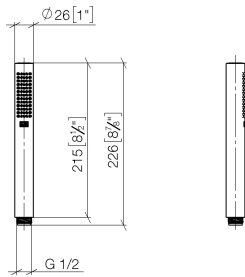

28 029 979

- COMPACT RAIN, max. flow rate 15 l/min (at 3 bar)
- with anti-scale system
- 1/2" connection

Intrinsic protection against back flow.

Fits: IMO, LULU, MADISON, MEM, TARA,
CL.1, LISSÉ, VAIA, META, CYO

28 029 979

mm [inches]

Flow rate chart

28 029 979

Product version from 4/1/2024

Parts for other
finishes can be found
here: [Chrome](#)

SERIES-VARIOUS Hand shower - Champagne (22kt Gold)

IMO