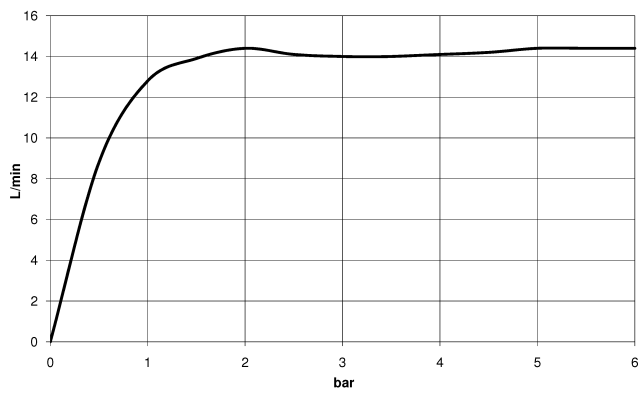

28 029 979

- COMPACT RAIN, max. flow rate 15 l/min (at 3 bar)
- with anti-scale system
- 1/2" connection

Intrinsic protection against back flow.

Fits: IMO, LULU, MADISON, MEM, TARA,
CL.1, LISSÉ, VAIA, META, CYO

	Champagne (22kt Gold)	28 029 979-47
	Chrome	28 029 979-00 0010
	Chrome	28 029 979-00
	Brushed Platinum	28 029 979-06 0010
	Brushed Platinum	28 029 979-06
	Platinum	28 029 979-08
	Platinum	28 029 979-08 0010
	Dark Chrome	28 029 979-19
	Dark Chrome	28 029 979-19 0010
	Light Gold	28 029 979-26
	Light Gold	28 029 979-26 0010
	Brushed Durabress (23kt Gold)	28 029 979-28
	Brushed Durabress (23kt Gold)	28 029 979-28 0010
	Matte Black	28 029 979-33 0010
	Matte Black	28 029 979-33
	Brushed Champagne (22kt Gold)	28 029 979-46 0010
	Brushed Champagne (22kt Gold)	28 029 979-46
	Champagne (22kt Gold)	28 029 979-47 0010
	Brushed Chrome	28 029 979-93
	Brushed Chrome	28 029 979-93 0010
	Brushed Dark Platinum	28 029 979-99
	Brushed Dark Platinum	28 029 979-99 0010

28 029 979

mm [inches]

Flow rate chart

28 029 979

Product version from 4/1/2024

Parts for other
finishes can be found
here: [Chrome](#)

SERIES-VARIOUS Hand shower - Champagne (22kt Gold)

IMO