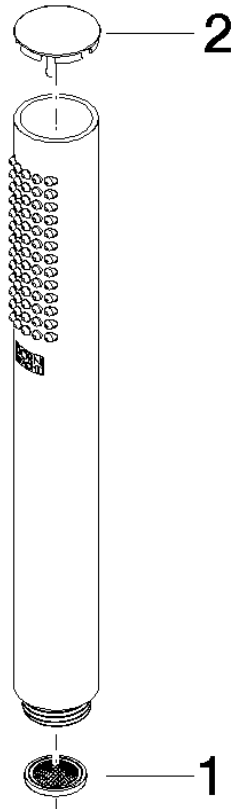

28 029 979

- COMPACT RAIN, max. flow rate 15 l/min (at 3 bar)
- with anti-scale system
- 1/2" connection

Intrinsic protection against back flow.

Fits: IMO, LULU, MADISON, MEM, TARA,
CL.1, LISSÉ, VAIA, META, CYO

	Champagne (22kt Gold)	28 029 979-47
	Chrome	28 029 979-00 0010
	Chrome	28 029 979-00
	Brushed Platinum	28 029 979-06 0010
	Brushed Platinum	28 029 979-06
	Platinum	28 029 979-08
	Platinum	28 029 979-08 0010
	Dark Chrome	28 029 979-19
	Dark Chrome	28 029 979-19 0010
	Light Gold	28 029 979-26
	Light Gold	28 029 979-26 0010
	Brushed Durabress (23kt Gold)	28 029 979-28
	Brushed Durabress (23kt Gold)	28 029 979-28 0010
	Matte Black	28 029 979-33 0010
	Matte Black	28 029 979-33
	Brushed Champagne (22kt Gold)	28 029 979-46 0010
	Brushed Champagne (22kt Gold)	28 029 979-46
	Champagne (22kt Gold)	28 029 979-47 0010
	Brushed Chrome	28 029 979-93
	Brushed Chrome	28 029 979-93 0010
	Brushed Dark Platinum	28 029 979-99
	Brushed Dark Platinum	28 029 979-99 0010

28 029 979

mm [inches]

Flow rate chart

28 029 979

Product version from 4/1/2024

Parts for other
finishes can be found
here: [Chrome](#)

SERIES-VARIOUS Hand shower - Champagne (22kt Gold)

IMO

28 029 979

Spare parts list

Product version from 4/1/2024

No.	Item Number	Name	Quantity used	Delivery time
	09 23 01 039 90	sieve	2	2