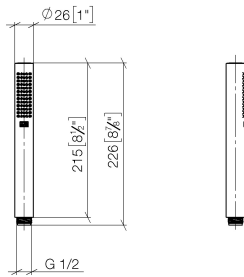

SERIES-VARIOUS Hand shower - Champagne (22kt Gold)

IMO

28 029 979

- COMPACT RAIN, max. flow rate 6.8 l/min (at 3 bar)
- with anti-scale system
- 1/2" connection
- This product can help a building meet the requirements of Green Building Rating Systems, e.g. LEED®, BREEAM®, DGNB

Intrinsic protection against back flow.

Fits: IMO, LULU, MADISON, MEM, TARA, CL.1, LISSÉ, VAIA, META, CYO

	Champagne (22kt Gold)	28 029 979-47 0010
	Chrome	28 029 979-00 0010
	Chrome	28 029 979-00
	Brushed Platinum	28 029 979-06 0010
	Brushed Platinum	28 029 979-06
	Platinum	28 029 979-08
	Platinum	28 029 979-08 0010
	Dark Chrome	28 029 979-19
	Dark Chrome	28 029 979-19 0010
	Light Gold	28 029 979-26
	Light Gold	28 029 979-26 0010
	Brushed Durabrand (23kt Gold)	28 029 979-28
	Brushed Durabrand (23kt Gold)	28 029 979-28 0010
	Matte Black	28 029 979-33 0010
	Matte Black	28 029 979-33
	Brushed Champagne (22kt Gold)	28 029 979-46 0010
	Brushed Champagne (22kt Gold)	28 029 979-46
	Champagne (22kt Gold)	28 029 979-47
	Brushed Chrome	28 029 979-93
	Brushed Chrome	28 029 979-93 0010
	Brushed Dark Platinum	28 029 979-99
	Brushed Dark Platinum	28 029 979-99 0010

28 029 979

mm [inches]

Flow rate chart

28 029 979

Product version from 4/1/2024

Parts for other
finishes can be found
here: [Chrome](#)

SERIES-VARIOUS Hand shower - Champagne (22kt Gold)

IMO