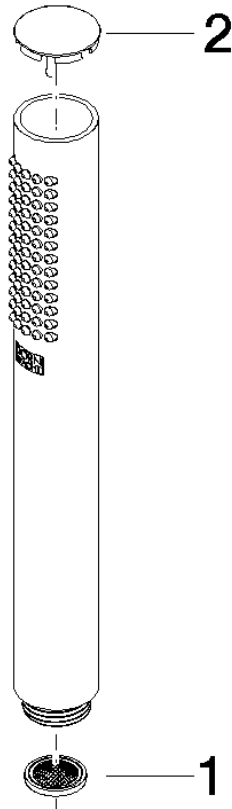

SERIES-VARIOUS Hand shower - Champagne (22kt Gold)

IMO

28 029 979

- COMPACT RAIN, max. flow rate 6.8 l/min (at 3 bar)
- with anti-scale system
- 1/2" connection
- This product can help a building meet the requirements of Green Building Rating Systems, e.g. LEED®, BREEAM®, DGNB

Intrinsic protection against back flow.

Fits: IMO, LULU, MADISON, MEM, TARA, CL.1, LISSÉ, VAIA, META, CYO

	Champagne (22kt Gold)	28 029 979-47 0010
	Chrome	28 029 979-00 0010
	Chrome	28 029 979-00
	Brushed Platinum	28 029 979-06 0010
	Brushed Platinum	28 029 979-06
	Platinum	28 029 979-08
	Platinum	28 029 979-08 0010
	Dark Chrome	28 029 979-19
	Dark Chrome	28 029 979-19 0010
	Light Gold	28 029 979-26
	Light Gold	28 029 979-26 0010
	Brushed Durabrand (23kt Gold)	28 029 979-28
	Brushed Durabrand (23kt Gold)	28 029 979-28 0010
	Matte Black	28 029 979-33 0010
	Matte Black	28 029 979-33
	Brushed Champagne (22kt Gold)	28 029 979-46 0010
	Brushed Champagne (22kt Gold)	28 029 979-46
	Champagne (22kt Gold)	28 029 979-47
	Brushed Chrome	28 029 979-93
	Brushed Chrome	28 029 979-93 0010
	Brushed Dark Platinum	28 029 979-99
	Brushed Dark Platinum	28 029 979-99 0010

28 029 979

mm [inches]

Flow rate chart

28 029 979

Product version from 4/1/2024

Parts for other
finishes can be found
here: [Chrome](#)

SERIES-VARIOUS Hand shower - Champagne (22kt Gold)

IMO

28 029 979

Spare parts list

Product version from 4/1/2024

No.	Item Number	Name	Quantity used	Delivery time
	09 23 01 039 90	sieve	2	2