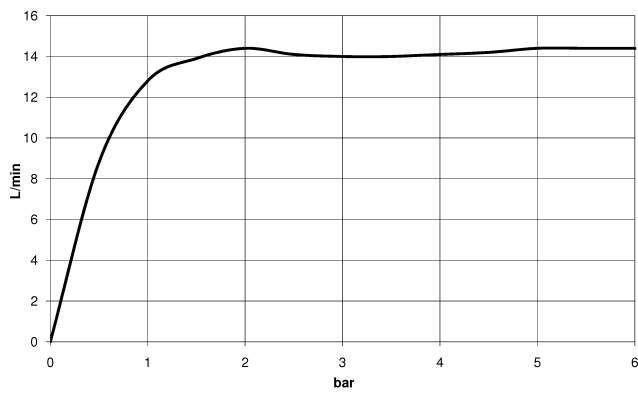

28 029 979

- COMPACT RAIN, max. flow rate 15 l/min (at 3 bar)
- with anti-scale system
- 1/2" connection

Intrinsic protection against back flow.

Fits: IMO, LULU, MADISON, MEM, TARA,
CL.1, LISSÉ, VAIA, META, CYO

	Brushed Dark Platinum	28 029 979-99
	Chrome	28 029 979-00 0010
	Chrome	28 029 979-00
	Brushed Platinum	28 029 979-06 0010
	Brushed Platinum	28 029 979-06
	Platinum	28 029 979-08
	Platinum	28 029 979-08 0010
	Dark Chrome	28 029 979-19
	Dark Chrome	28 029 979-19 0010
	Light Gold	28 029 979-26
	Light Gold	28 029 979-26 0010
	Brushed Durabrass (23kt Gold)	28 029 979-28
	Brushed Durabrass (23kt Gold)	28 029 979-28 0010
	Matte Black	28 029 979-33 0010
	Matte Black	28 029 979-33
	Brushed Champagne (22kt Gold)	28 029 979-46 0010
	Brushed Champagne (22kt Gold)	28 029 979-46
	Champagne (22kt Gold)	28 029 979-47 0010
	Champagne (22kt Gold)	28 029 979-47
	Brushed Chrome	28 029 979-93
	Brushed Chrome	28 029 979-93 0010
	Brushed Dark Platinum	28 029 979-99 0010

28 029 979

mm [inches]

Flow rate chart

28 029 979

Product version from 4/1/2024

Parts for other
finishes can be found
here: [Chrome](#)

SERIES-VARIOUS Hand shower - Brushed Dark Platinum

IMO