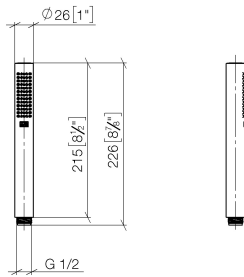

28 029 979

- COMPACT RAIN, max. flow rate 15 l/min (at 3 bar)
- with anti-scale system
- 1/2" connection

Intrinsic protection against back flow.

Fits: IMO, LULU, MADISON, MEM, TARA,
CL.1, LISSÉ, VAIA, META, CYO

28 029 979

mm [inches]

Flow rate chart

28 029 979

Product version from 4/1/2024

Parts for other
finishes can be found
here: [Chrome](#)

SERIES-VARIOUS Hand shower - Brushed Dark Platinum

IMO