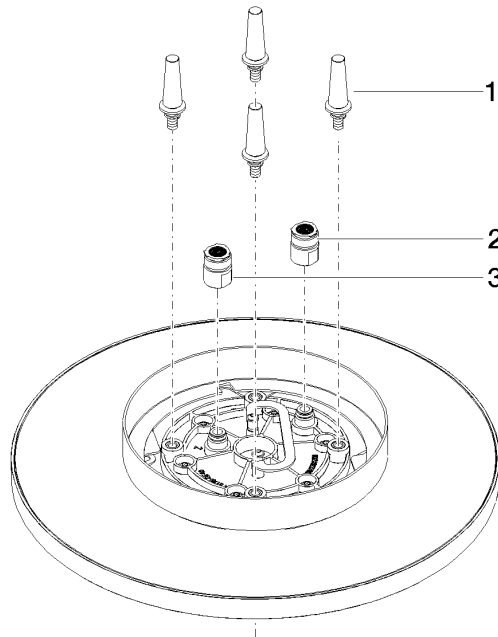

28 031 970 Product version from 5/1/2022

Fits: TARA, LISSÉ, VAIA, META

- rain shower Ø 300 mm
- PURE RAIN, max. flow rate 12 l/min (at 3 bar)
- PURIFY RAIN, max. flow rate 6 l/min (at 3 bar)
- Distance to ceiling from bottom edge of shower 40 mm
- with anti-scale system
- For simultaneous control of the jet types, we recommend the xTool thermostat module
- WRAS

mm [inches]

Flow rate chart

Codes & Standards

DIN 4109

ISO 3822

Scottish Water  
Byelaws

UK Water Supply  
Regulations

Ü-Zeichen

## Rain shower for surface-mounted ceiling installation 300 mm - Chrome

---

TARA

28 031 970 Product version from 5/1/2022

### Spare parts list

No.	Item Number	Name	Quantity used	Delivery time
1	90 17 20 263 00 90	fixing set	1	2
2	90 24 03 309 01 90	connection	1	2
3	90 24 03 309 00 90	connection	1	2