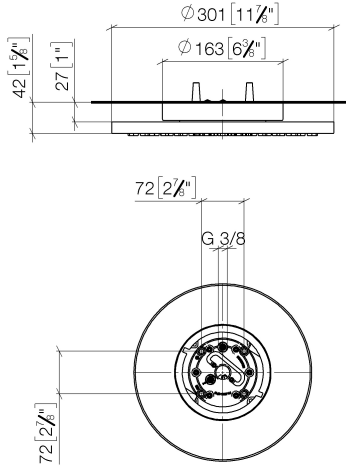

28 031 970 Product version from 5/1/2022

Fits: TARA, LISSÉ, VAIA, META

- rain shower Ø 300 mm
- PURE RAIN, max. flow rate 12 l/min (at 3 bar)
- PURIFY RAIN, max. flow rate 6 l/min (at 3 bar)
- Distance to ceiling from bottom edge of shower 40 mm
- with anti-scale system
- For simultaneous control of the jet types, we recommend the xTool thermostat module
- WRAS

### Required miscellaneous

**Concealed ceiling installation box 35 041 970 90 with ceiling fixing -**

- min. recess depth mm
- max. recess depth mm
- 2x female thread " outlet
- concealed rough parts

28 031 970 Product version from 5/1/2022

mm [inches]

Flow rate chart

Codes & Standards

DIN 4109

ISO 3822

Scottish Water  
Byelaws

UK Water Supply  
Regulations

Ü-Zeichen

### Spare parts list

No.	Item Number	Name	Quantity used	Delivery time
1	90 17 20 263 00 90	fixing set	1	2
2	90 24 03 309 01 90	connection	1	2
3	90 24 03 309 00 90	connection	1	2