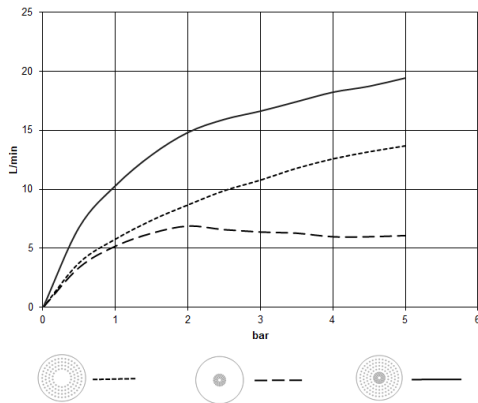

28 031 970 Product version from 5/1/2022

Fits: TARA, LISSÉ, VAIA, META

- rain shower Ø 300 mm
- PURE RAIN, max. flow rate 12 l/min (at 3 bar)
- PURIFY RAIN, max. flow rate 6 l/min (at 3 bar)
- Distance to ceiling from bottom edge of shower 40 mm
- with anti-scale system
- For simultaneous control of the jet types, we recommend the xTool thermostat module
- WRAS

mm [inches]

Flow rate chart

Codes & Standards

DIN 4109

ISO 3822

Scottish Water  
Byelaws

UK Water Supply  
Regulations

Ü-Zeichen