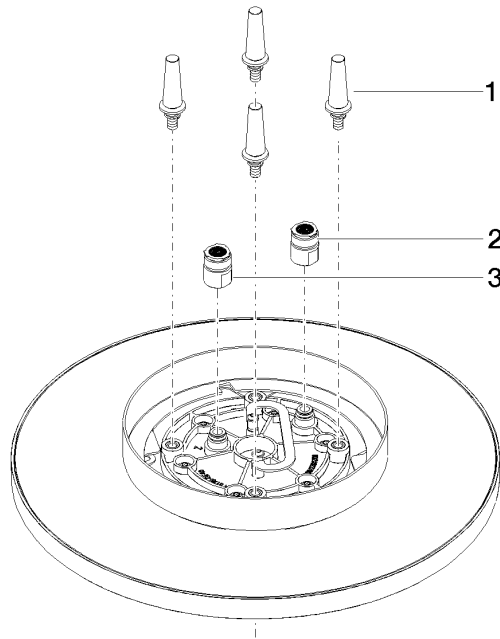

Rain shower for surface-mounted ceiling installation 300 mm - Brushed Dark Platinum

28 031 970 Product version from 5/1/2022

- rain shower Ø 300 mm
- PURE RAIN, max. flow rate 12 l/min (at 3 bar)
- PURIFY RAIN, max. flow rate 6 l/min (at 3 bar)
- Distance to ceiling from bottom edge of shower 40 mm
- with anti-scale system
- For simultaneous control of the jet types, we recommend the xTool thermostat module
- WRAS

Required miscellaneous

Concealed ceiling installation box 35 041 970 90 with ceiling fixing -

- min. recess depth mm
- max. recess depth mm
- 2x female thread " outlet
- concealed rough parts

Rain shower for surface-mounted ceiling installation 300 mm - Brushed Dark Platinum

Rain shower for surface-mounted ceiling installation 300 mm - Brushed Dark Platinum

28 031 970 Product version from 5/1/2022

Certificates

LGA_38

WRAS_240502

**Rain shower for surface-mounted ceiling installation 300 mm - Brushed Dark
Platinum**

28 031 970 Product version from 5/1/2022

Spare parts list

No.	Item Number	Name	Quantity used	Delivery time
1	90 17 20 263 00 90	fixing set	1	2
2	90 24 03 309 01 90	connection	1	2
3	90 24 03 309 00 90	connection	1	2