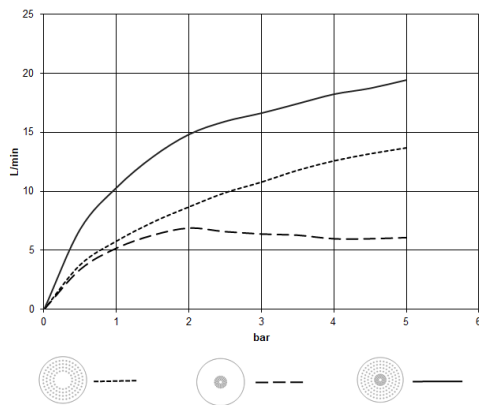

Rain shower for surface-mounted ceiling installation 300 mm - Brushed Dark Platinum

28 031 970 Product version from 5/1/2022

- rain shower Ø 300 mm
- PURE RAIN, max. flow rate 12 l/min (at 3 bar)
- PURIFY RAIN, max. flow rate 6 l/min (at 3 bar)
- Distance to ceiling from bottom edge of shower 40 mm
- with anti-scale system
- For simultaneous control of the jet types, we recommend the xTool thermostat module
- WRAS

Required miscellaneous

Concealed ceiling installation box 35 041 970 90 with ceiling fixing -

- min. recess depth mm
- max. recess depth mm
- 2x female thread " outlet
- concealed rough parts

Rain shower for surface-mounted ceiling installation 300 mm - Brushed Dark Platinum

28 031 970 Product version from 5/1/2022
mm [inches]

Flow rate chart

Codes & Standards

DIN 4109

ISO 3822

Scottish Water
Byelaws

UK Water Supply
Regulations

Ü-Zeichen