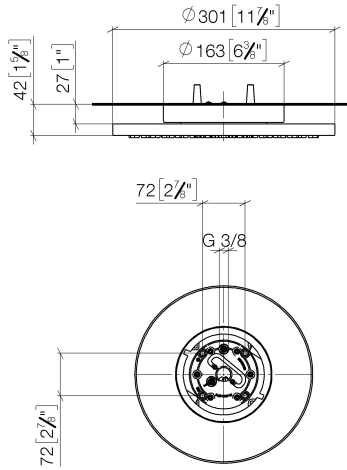

Rain shower for surface-mounted ceiling installation 300 mm - Brushed Dark Platinum

28 031 970 Product version from 5/1/2022

- rain shower Ø 300 mm
- PURE RAIN, max. flow rate 12 l/min (at 3 bar)
- PURIFY RAIN, max. flow rate 6 l/min (at 3 bar)
- Distance to ceiling from bottom edge of shower 40 mm
- with anti-scale system
- For simultaneous control of the jet types, we recommend the xTool thermostat module
- WRAS

Required miscellaneous

Concealed ceiling installation box 35 041 970 90 with ceiling fixing -

- min. recess depth mm
- max. recess depth mm
- 2x female thread " outlet
- concealed rough parts

Rain shower for surface-mounted ceiling installation 300 mm - Brushed Dark Platinum

28 031 970 Product version from 5/1/2022
mm [inches]

Flow rate chart

Codes & Standards

DIN 4109

ISO 3822

Scottish Water
Byelaws

UK Water Supply
Regulations

Ü-Zeichen

28 031 970 Product version from 5/1/2022

Spare parts list

No.	Item Number	Name	Quantity used	Delivery time
1	90 17 20 263 00 90	fixing set	1	2
2	90 24 03 309 01 90	connection	1	2
3	90 24 03 309 00 90	connection	1	2