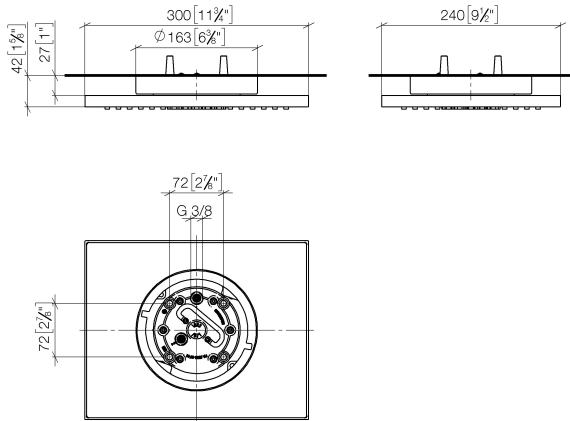

Rain shower for surface-mounted ceiling installation 300 x 240 mm - Brushed Durabrace (23kt Gold)

IMO

28 041 980 Product version from 5/1/2022

Fits: IMO, LULU, MEM, CL.1, CYO

- rain shower 300 x 240mm
- PURE RAIN, max. flow rate 12 l/min (at 3 bar)
- PURIFY RAIN, max. flow rate 6 l/min (at 3 bar)
- Distance to ceiling from bottom edge of shower 40 mm
- with anti-scale system
- For simultaneous control of the jet types, we recommend the xTool thermostat module
- Not suitable for use in a steam room.
- WRAS

Required miscellaneous

Concealed ceiling installation box 35 041 970 90

- with ceiling fixing -**
- min. recess depth mm
 - max. recess depth mm
 - 2x female thread " outlet
 - concealed rough parts

Rain shower for surface-mounted ceiling installation 300 x 240 mm - Brushed Durabronz (23kt Gold)

IMO

28 041 980 Product version from 5/1/2022
mm [inches]

Flow rate chart

Codes & Standards

DIN 4109

ISO 3822

Scottish Water
Byelaws

UK Water Supply
Regulations

No.	Item Number	Name	Quantity used	Delivery time
1	90 17 20 263 00 90	fixing set	1	2
2	90 24 03 309 01 90	connection	1	2
3	90 24 03 309 00 90	connection	1	2