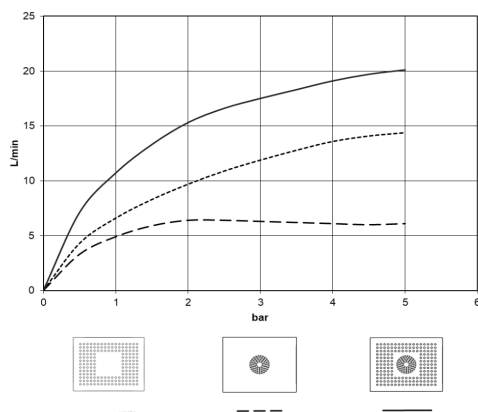

Rain shower for surface-mounted ceiling installation 300 x 240 mm - Brushed Durabrace (23kt Gold)

IMO

28 041 980 Product version from 5/1/2022

Fits: IMO, LULU, MEM, CL.1, CYO

- rain shower 300 x 240mm
- PURE RAIN, max. flow rate 12 l/min (at 3 bar)
- PURIFY RAIN, max. flow rate 6 l/min (at 3 bar)
- Distance to ceiling from bottom edge of shower 40 mm
- with anti-scale system
- For simultaneous control of the jet types, we recommend the xTool thermostat module
- Not suitable for use in a steam room.
- WRAS

Required miscellaneous

Concealed ceiling installation box 35 041 970 90

- with ceiling fixing -**
- min. recess depth mm
 - max. recess depth mm
 - 2x female thread " outlet
 - concealed rough parts

Rain shower for surface-mounted ceiling installation 300 x 240 mm - Brushed Durabronz (23kt Gold)

IMO

28 041 980 Product version from 5/1/2022
mm [inches]

Flow rate chart

Codes & Standards

DIN 4109

ISO 3822

Scottish Water
Byelaws

UK Water Supply
Regulations