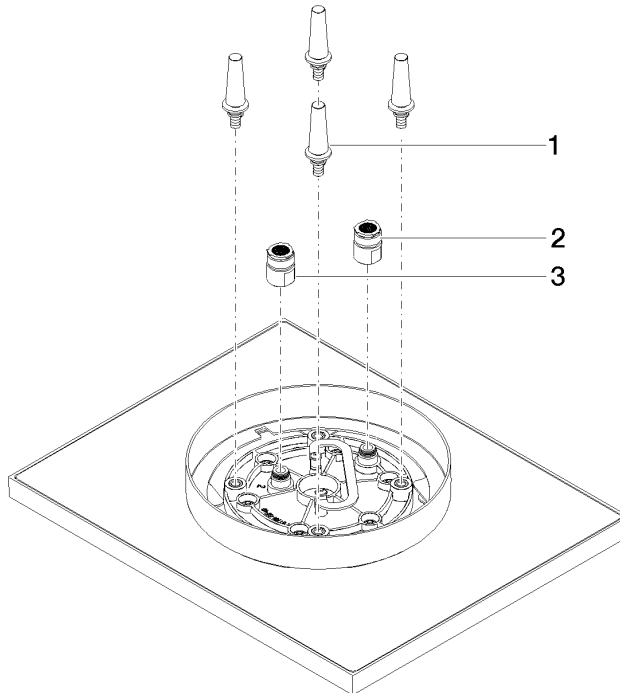

Rain shower for surface-mounted ceiling installation 300 x 240 mm - Brushed Durabrace (23kt Gold)

IMO

28 041 980 Product version from 5/1/2022

Fits: IMO, LULU, MEM, CL.1, CYO

- rain shower 300 x 240mm
- PURE RAIN, max. flow rate 12 l/min (at 3 bar)
- PURIFY RAIN, max. flow rate 6 l/min (at 3 bar)
- Distance to ceiling from bottom edge of shower 40 mm
- with anti-scale system
- For simultaneous control of the jet types, we recommend the xTool thermostat module
- Not suitable for use in a steam room.
- WRAS

Required miscellaneous

Concealed ceiling installation box 35 041 970 90

- with ceiling fixing -**
- min. recess depth mm
 - max. recess depth mm
 - 2x female thread " outlet
 - concealed rough parts

Rain shower for surface-mounted ceiling installation 300 x 240 mm - Brushed Durabronz (23kt Gold)

Ü-Zeichen

Rain shower for surface-mounted ceiling installation 300 x 240 mm - Brushed
Durabronze (23kt Gold)

IMO

28 041 980 Product version from 5/1/2022

Certificates

LGA_38

WRAS_240502

Spare parts list

No.	Item Number	Name	Quantity used	Delivery time
1	90 17 20 263 00 90	fixing set	1	2
2	90 24 03 309 01 90	connection	1	2
3	90 24 03 309 00 90	connection	1	2