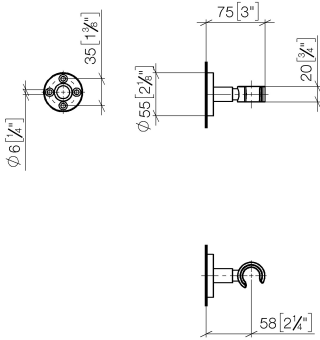

Wall bracket - Brushed Dark Platinum

TARA

28 050 625

• rosette Ø 55 mm

Fits: TARA, META

	Brushed Dark Platinum	28 050 625-99
	Chrome	28 050 625-00
	Brushed Platinum	28 050 625-06
	Dark Chrome	28 050 625-19
	Light Gold	28 050 625-26
	Brushed Light Gold	28 050 625-27
	Brushed Durabronze (23kt Gold)	28 050 625-28
	Matte Black	28 050 625-33
	Brushed Bronze	28 050 625-42
	Brushed Champagne (22kt Gold)	28 050 625-46
	Champagne (22kt Gold)	28 050 625-47
	Brushed Chrome	28 050 625-93

28 050 625

mm [inches]

28 050 625

Product version from 10/1/2023

Parts for other
finishes can be found
here: [Chrome](#)

Wall bracket - Brushed Dark Platinum

TARA

28 050 625

Spare parts list

Product version from 10/1/2023

No.	Item Number	Name	Quantity used	Delivery time
	05 17 62 500 00 90	fixing set	7	2