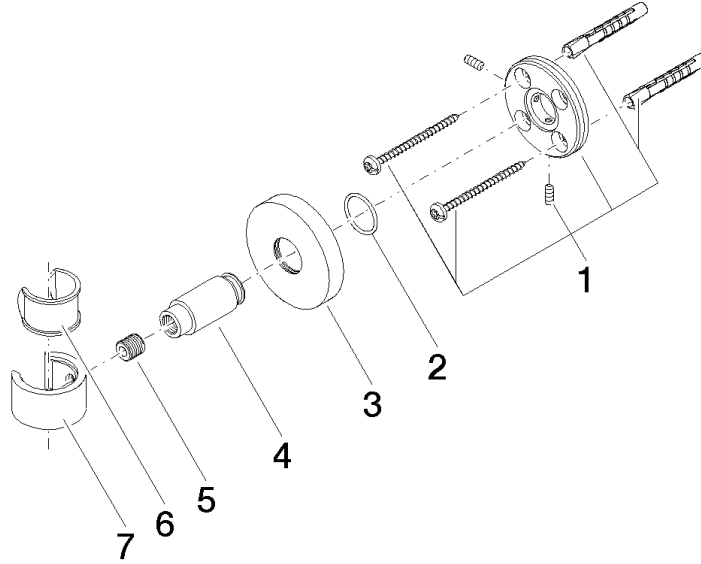

Wall bracket - Brushed Dark Platinum

TARA

28 050 625

• rosette Ø 55 mm

Fits: TARA, META

	Brushed Dark Platinum	28 050 625-99
	Chrome	28 050 625-00
	Brushed Platinum	28 050 625-06
	Dark Chrome	28 050 625-19
	Light Gold	28 050 625-26
	Brushed Light Gold	28 050 625-27
	Brushed Durabronze (23kt Gold)	28 050 625-28
	Matte Black	28 050 625-33
	Brushed Bronze	28 050 625-42
	Brushed Champagne (22kt Gold)	28 050 625-46
	Champagne (22kt Gold)	28 050 625-47
	Brushed Chrome	28 050 625-93

28 050 625

mm [inches]

28 050 625

Product version from 10/1/2023

Parts for other
finishes can be found
here: [Chrome](#)

Wall bracket - Brushed Dark Platinum

TARA

28 050 625

Spare parts list

Product version from 10/1/2023

No.	Item Number	Name	Quantity used	Delivery time
	05 17 62 500 00 90	fixing set	7	2