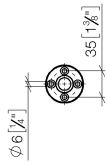

EDITION PRO Wall bracket - Brushed Chrome

28 050 626

- rosette Ø 55 mm

	Brushed Chrome	28 050 626-93
	Chrome	28 050 626-00
	Matte Black	28 050 626-33

EDITION PRO Wall bracket - Brushed Chrome

28 050 626

mm [inches]

EDITION PRO Wall bracket - Brushed Chrome

28 050 626

Parts for other finishes can be found here: [Chrome](#)

Spare parts list

No.	Item Number	Name	Quantity used	Delivery time
1	05 17 62 500 00 90	fixing set	1	2
2	90 27 62 502 00-93	rosette	1	-
Spare part can no longer be ordered, please order the replacement item				
3	08 17 62 550-93	holder	1	20
4	08 18 50 585 90	screw	1	2
5	90 18 40 035 00 90	sleeve	1	2
6	09 17 20 014-93	holder	1	20