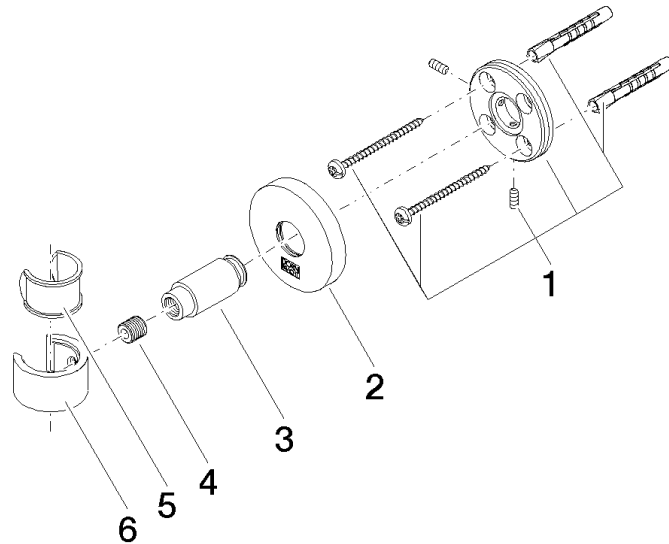

EDITION PRO Wall bracket - Brushed Chrome

28 050 626

- rosette Ø 55 mm

	Brushed Chrome	28 050 626-93
	Chrome	28 050 626-00
	Matte Black	28 050 626-33

EDITION PRO Wall bracket - Brushed Chrome

28 050 626

mm [inches]

EDITION PRO Wall bracket - Brushed Chrome

28 050 626

Parts for other finishes can be found here: [Chrome](#)

Spare parts list

No.	Item Number	Name	Quantity used	Delivery time
1	05 17 62 500 00 90	fixing set	1	2
2	90 27 62 502 00-93	rosette	1	-
Spare part can no longer be ordered, please order the replacement item				
3	08 17 62 550-93	holder	1	20
4	08 18 50 585 90	screw	1	2
5	90 18 40 035 00 90	sleeve	1	2
6	09 17 20 014-93	holder	1	20