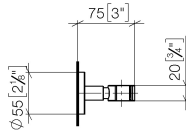

EDITION PRO Wall bracket - Brushed Chrome

28 050 626

- rosette Ø 55 mm

	Brushed Chrome	28 050 626-93
	Chrome	28 050 626-00
	Matte Black	28 050 626-33

EDITION PRO Wall bracket - Brushed Chrome

28 050 626

mm [inches]

EDITION PRO Wall bracket - Brushed Chrome

28 050 626

Parts for other finishes can be found here: [Chrome](#)

Spare parts list

No.	Item Number	Name	Quantity used	Delivery time
1	05 17 62 500 00 90	fixing set	1	2
2	90 27 62 502 00-93	rosette	1	-
Spare part can no longer be ordered, please order the replacement item				
3	08 17 62 550-93	holder	1	20
4	08 18 50 585 90	screw	1	2
5	90 18 40 035 00 90	sleeve	1	2
6	09 17 20 014-93	holder	1	20