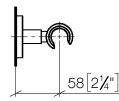

EDITION PRO Wall bracket - Brushed Chrome

28 050 626

- rosette Ø 55 mm

	Brushed Chrome	28 050 626-93
	Chrome	28 050 626-00
	Matte Black	28 050 626-33

EDITION PRO Wall bracket - Brushed Chrome

28 050 626

mm [inches]

EDITION PRO Wall bracket - Brushed Chrome

28 050 626

Parts for other finishes can be found here: [Chrome](#)

Spare parts list

No.	Item Number	Name	Quantity used	Delivery time
1	05 17 62 500 00 90	fixing set	1	2
2	90 27 62 502 00-93	rosette	1	-
Spare part can no longer be ordered, please order the replacement item				
3	08 17 62 550-93	holder	1	20
4	08 18 50 585 90	screw	1	2
5	90 18 40 035 00 90	sleeve	1	2
6	09 17 20 014-93	holder	1	20