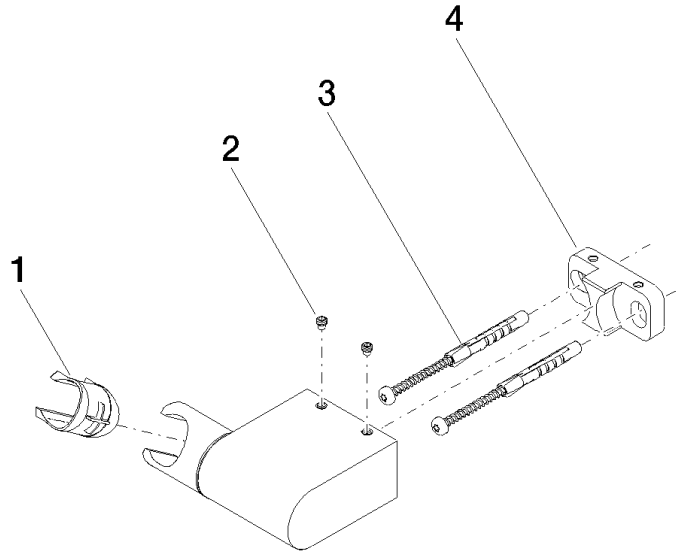

## Wall bracket swivel - Brushed Platinum

IMO

28 060 970

- pivotable 75°

Fits: IMO, LULU, MADISON, MEM, TARA,  
CL.1, LISSÉ, VAIA, META, CYO

	Brushed Platinum	28 060 970-06
	Chrome	28 060 970-00
	Platinum	28 060 970-08
	Dark Brass matt	28 060 970-16
	Dark Chrome	28 060 970-19
	Light Gold	28 060 970-26
	Brushed Light Gold	28 060 970-27
	Brushed Durabrass (23kt Gold)	28 060 970-28
	Matte Black	28 060 970-33
	Brushed Bronze	28 060 970-42
	Brushed Champagne (22kt Gold)	28 060 970-46
	Champagne (22kt Gold)	28 060 970-47
	Brushed Chrome	28 060 970-93
	Brushed Dark Platinum	28 060 970-99

28 060 970

mm [inches]

28 060 970

Parts for other finishes can be found here: [Chrome](#)

### Spare parts list

No.	Item Number	Name	Quantity used	Delivery time
1	09 12 12 212 90	sleeve	1	2
2	09 31 11 009 90	pin	2	2
3	05 30 31 025 00 90	fixing set	1	2
4	08 30 11 563 90	holder	1	2