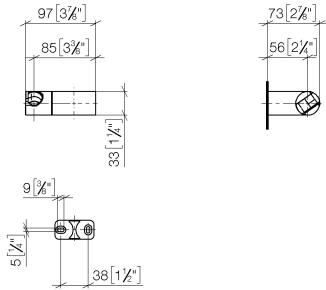

## Wall bracket swivel - Brushed Platinum

IMO

28 060 970

- pivotable 75°

Fits: IMO, LULU, MADISON, MEM, TARA,  
CL.1, LISSÉ, VAIA, META, CYO

	Brushed Platinum	28 060 970-06
	Chrome	28 060 970-00
	Platinum	28 060 970-08
	Dark Brass matt	28 060 970-16
	Dark Chrome	28 060 970-19
	Light Gold	28 060 970-26
	Brushed Light Gold	28 060 970-27
	Brushed Durabrass (23kt Gold)	28 060 970-28
	Matte Black	28 060 970-33
	Brushed Bronze	28 060 970-42
	Brushed Champagne (22kt Gold)	28 060 970-46
	Champagne (22kt Gold)	28 060 970-47
	Brushed Chrome	28 060 970-93
	Brushed Dark Platinum	28 060 970-99

28 060 970

mm [inches]

28 060 970

Parts for other finishes can be found here: [Chrome](#)

### Spare parts list

No.	Item Number	Name	Quantity used	Delivery time
1	09 12 12 212 90	sleeve	1	2
2	09 31 11 009 90	pin	2	2
3	05 30 31 025 00 90	fixing set	1	2
4	08 30 11 563 90	holder	1	2