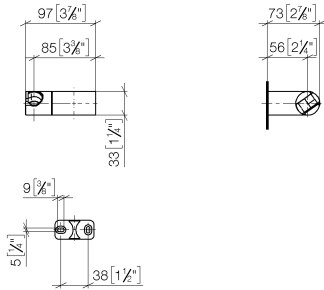

Wall bracket swivel - Dark Chrome

IMO

28 060 970

- pivotable 75°

Fits: IMO, LULU, MADISON, MEM, TARA,
CL.1, LISSÉ, VAIA, META, CYO

	Dark Chrome	28 060 970-19
	Chrome	28 060 970-00
	Brushed Platinum	28 060 970-06
	Platinum	28 060 970-08
	Dark Brass matt	28 060 970-16
	Light Gold	28 060 970-26
	Brushed Light Gold	28 060 970-27
	Brushed Durabronze (23kt Gold)	28 060 970-28
	Matte Black	28 060 970-33
	Brushed Bronze	28 060 970-42
	Brushed Champagne (22kt Gold)	28 060 970-46
	Champagne (22kt Gold)	28 060 970-47
	Brushed Chrome	28 060 970-93
	Brushed Dark Platinum	28 060 970-99

28 060 970

mm [inches]

28 060 970

Parts for other
finishes can be found
here: [Chrome](#)