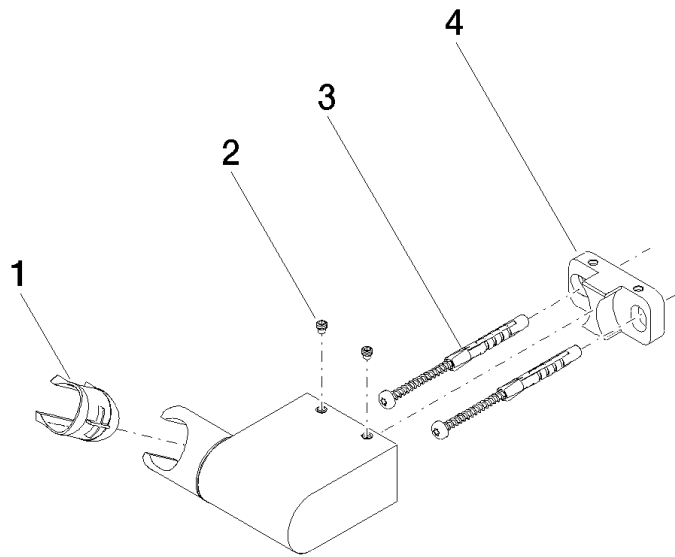

28 060 970

- pivotable 75°

Fits: IMO, LULU, MADISON, MEM, TARA,  
CL.1, LISSÉ, VAIA, META, CYO

|   |                                |               |
|---|--------------------------------|---------------|
|    | Brushed Light Gold             | 28 060 970-27 |
|    | Chrome                         | 28 060 970-00 |
|    | Brushed Platinum               | 28 060 970-06 |
|    | Platinum                       | 28 060 970-08 |
|    | Dark Brass matt                | 28 060 970-16 |
|    | Dark Chrome                    | 28 060 970-19 |
|    | Light Gold                     | 28 060 970-26 |
|    | Brushed Durabronze (23kt Gold) | 28 060 970-28 |
|   | Matte Black                    | 28 060 970-33 |
|  | Brushed Bronze                 | 28 060 970-42 |
|  | Brushed Champagne (22kt Gold)  | 28 060 970-46 |
|  | Champagne (22kt Gold)          | 28 060 970-47 |
|  | Brushed Chrome                 | 28 060 970-93 |
|  | Brushed Dark Platinum          | 28 060 970-99 |

28 060 970

mm [inches]

28 060 970

Parts for other finishes can be found here: [Chrome](#)

### Spare parts list

| No. | Item Number        | Name       | Quantity used | Delivery time |
|-----|--------------------|------------|---------------|---------------|
| 1   | 09 12 12 212 90    | sleeve     | 1             | 2             |
| 2   | 09 31 11 009 90    | pin        | 2             | 2             |
| 3   | 05 30 31 025 00 90 | fixing set | 1             | 2             |
| 4   | 08 30 11 563 90    | holder     | 1             | 2             |