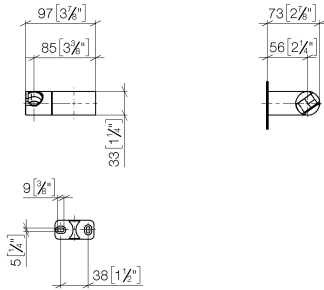

28 060 970

- pivotable 75°

Fits: IMO, LULU, MADISON, MEM, TARA,  
CL.1, LISSÉ, VAIA, META, CYO

|   |                                |               |
|---|--------------------------------|---------------|
|    | Brushed Light Gold             | 28 060 970-27 |
|    | Chrome                         | 28 060 970-00 |
|    | Brushed Platinum               | 28 060 970-06 |
|    | Platinum                       | 28 060 970-08 |
|    | Dark Brass matt                | 28 060 970-16 |
|    | Dark Chrome                    | 28 060 970-19 |
|    | Light Gold                     | 28 060 970-26 |
|    | Brushed Durabronze (23kt Gold) | 28 060 970-28 |
|   | Matte Black                    | 28 060 970-33 |
|  | Brushed Bronze                 | 28 060 970-42 |
|  | Brushed Champagne (22kt Gold)  | 28 060 970-46 |
|  | Champagne (22kt Gold)          | 28 060 970-47 |
|  | Brushed Chrome                 | 28 060 970-93 |
|  | Brushed Dark Platinum          | 28 060 970-99 |

28 060 970

mm [inches]

28 060 970

Parts for other finishes can be found here: [Chrome](#)

### Spare parts list

| No. | Item Number        | Name       | Quantity used | Delivery time |
|-----|--------------------|------------|---------------|---------------|
| 1   | 09 12 12 212 90    | sleeve     | 1             | 2             |
| 2   | 09 31 11 009 90    | pin        | 2             | 2             |
| 3   | 05 30 31 025 00 90 | fixing set | 1             | 2             |
| 4   | 08 30 11 563 90    | holder     | 1             | 2             |